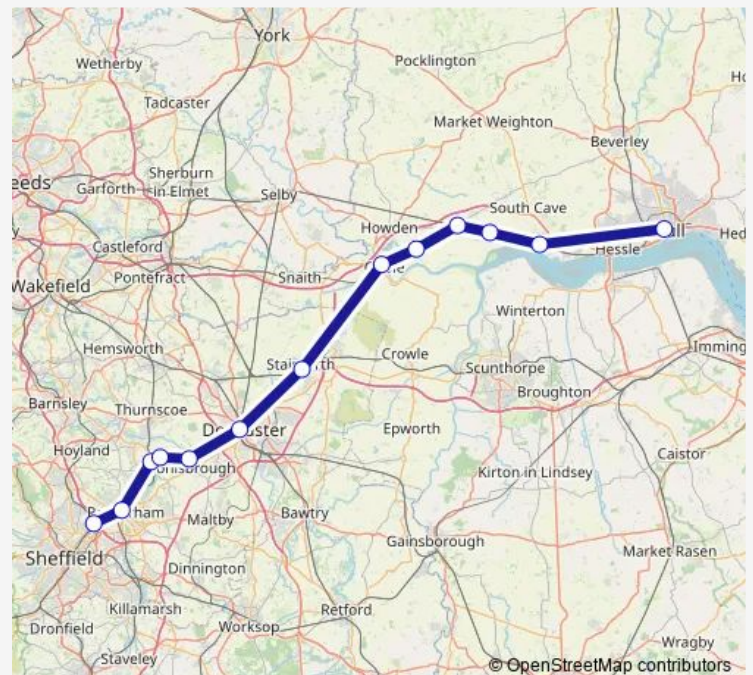

Mexborough

Doncaster

Selby

Gilberdyke

Brough

Hull

Route schedule

Meadowhall — Hull

Monday —

Tuesday —

Wednesday —

Thursday —

Friday —

Saturday 20:03

Sunday —

Route info

Direction: Meadowhall

Stops: 8

Trip Duration: 1 hour 13 min

■ Nt:Mhs->Hul — NT train service from MHS to Hul

Direction

Meadowhall — Hull

13 stops

[Open route schedule](#)

Saturday 07:54-21:56

Sunday 20:14-21:13

Route info

Direction: Meadowhall

Stops: 13

Trip Duration: 1 hour 39 min

Direction

Meadowhall — Hull