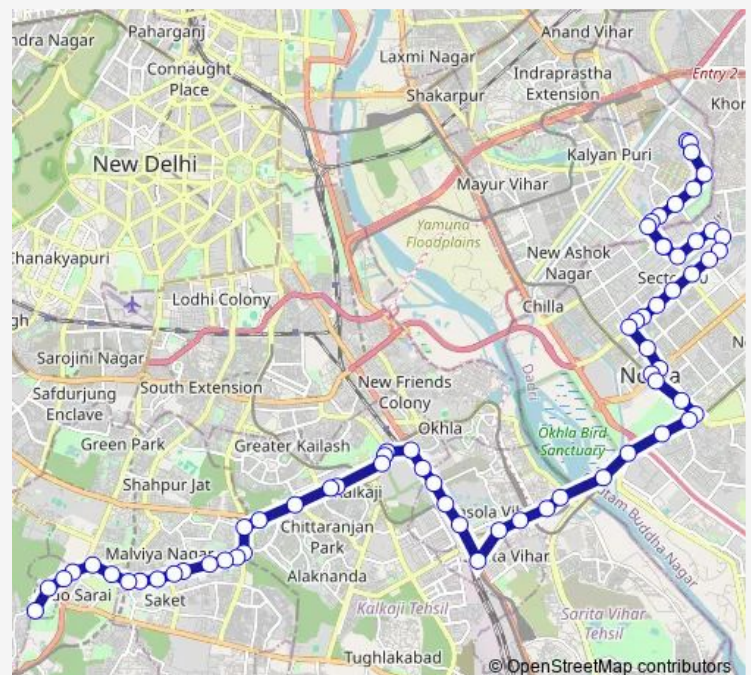

Noida Sec 10 / 21

Noida Sec 9 Power House

Telephone Exch Noida Sector-19

Route schedule

Mayur Vihar Phase III (T) Paper Market — Mehrauli Terminal

Monday 07:25-21:00

Tuesday 07:25-21:00

Wednesday 07:25-21:00

Thursday 07:25-21:00

Friday 07:25-21:00

Saturday 07:25-21:00

Sunday 07:25-21:00

Route info

Direction: Mayur Vihar Phase III (T) Paper Market

Stops: 66

Trip Duration: 2 hour 0 min