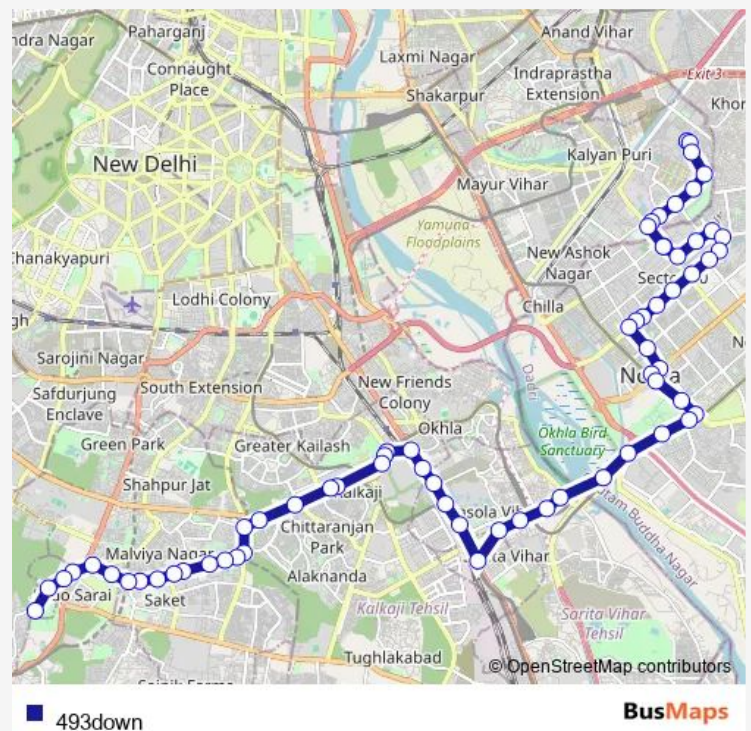

### Route schedule

Mayur Vihar Phase III (T) Paper Market — Mehrauli Terminal

Monday 07:25-21:00

Tuesday 07:25-21:00

Wednesday 07:25-21:00

Thursday 07:25-21:00

Friday 07:25-21:00

Saturday 07:25-21:00

### Route info

Direction: Mayur Vihar Phase III (T) Paper Market

Stops: 66

Trip Duration: 2 hour 0 min

493down

Noida Sec-19 B

Noida Sec-26 Market

Noida Sec 27 Chowk