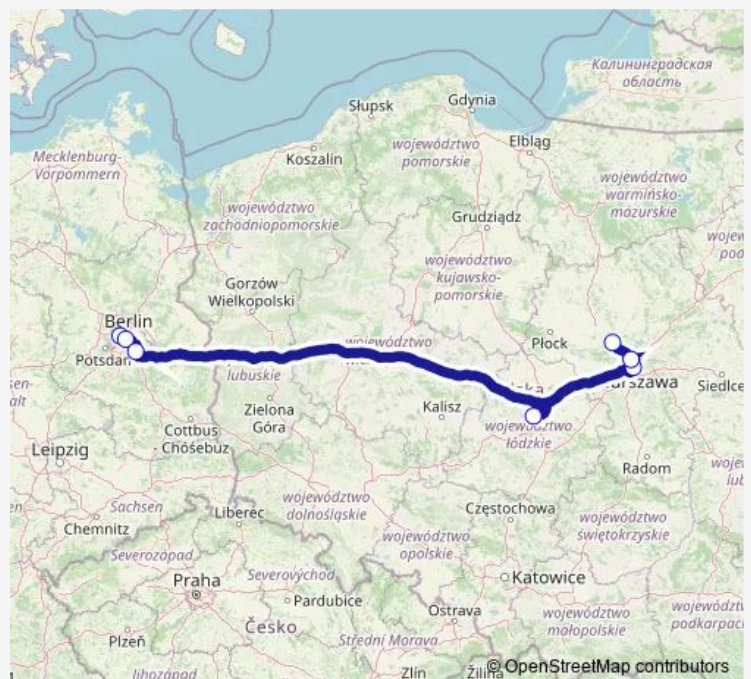

Berlin Airport BER (Berlin Brandenburg), Terminal 1/2

Lodz, Bus Station

Warsaw, Bus Station West

Warsaw, Metro Młociny

Nowy Dwor Mazowiecki, Warsaw-Modlin Airport

Route schedule

Berlin central bus station — Nowy Dwor Mazowiecki, Warsaw-Modlin Airport

Monday 07:40-08:40

Tuesday 07:40-08:40

Wednesday 07:40

Thursday 07:40

Friday 07:40-08:40

Saturday 07:40-08:40

Sunday 07:40-08:40

Route info

Direction: Berlin central bus station

Stops: 7

Trip Duration: 8 hour 50 min

FlixBus 1321 — Modlin - Berlin

Direction

Nowy Dwor Mazowiecki, Warsaw-Modlin Airport — Berlin central bus station

7 stops

[Open route schedule](#)