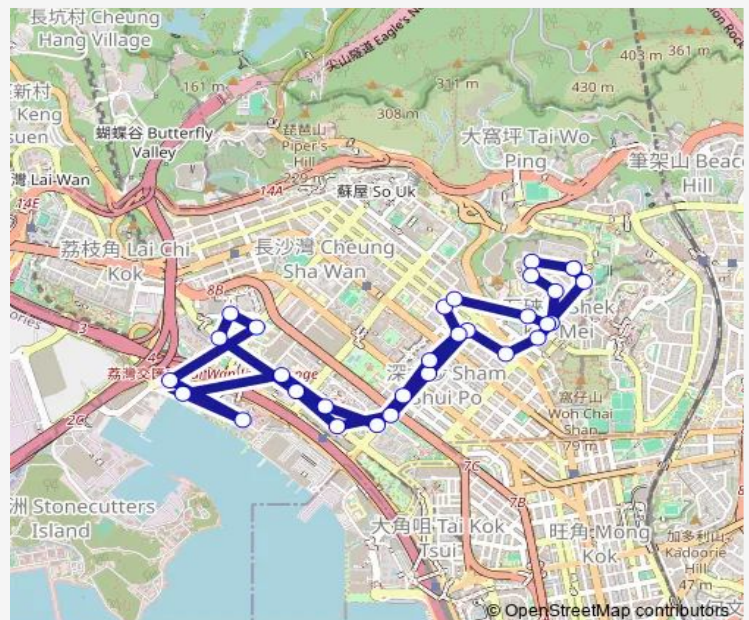

[Ctb] TAI NAM Street, YEN Chow Street → [Kmb] KI Lung Street Sham Shui Po

[Ctb] Tung Chau Street Park, YEN Chow Street → [Kmb+Ctb] Tung Chau Street Park /
 Tung Chau Street Park, YEN Chow Street → [Kmb] Tung Chau Street Park

Stops: 30

Trip Duration: 0 hour 34 min

[Ctb] NAM Cheong Station, Sham Mong Road[[Kmb+Ctb] FU Cheong Estate/
Nam Cheong Station, Sham Mong Road[[Kmb] FU Cheong Estate

[Ctb] HOI TAT Estate, Sham Mong Road[[Kmb+Ctb] Tonkin Street West/
Hoi TAT Estate, Sham Mong Road[[Kmb] Tonkin Street West