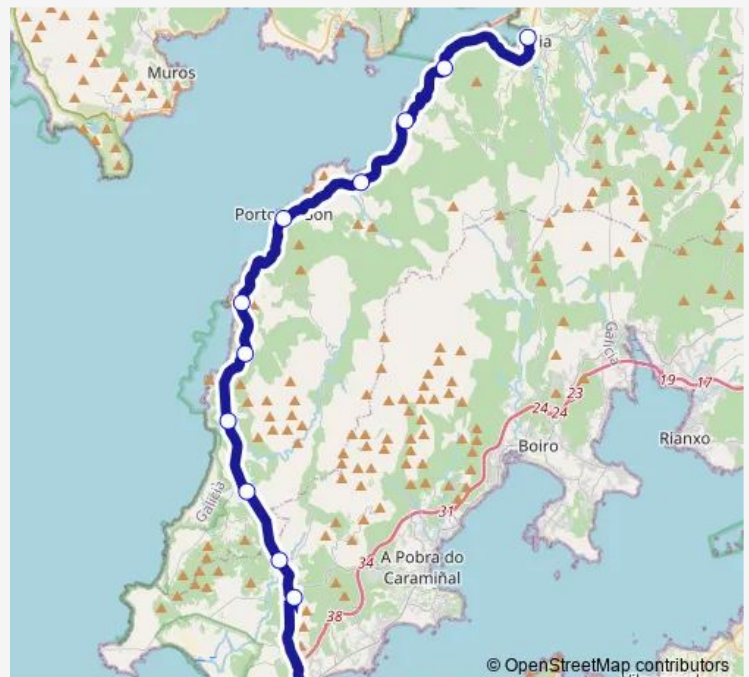

Bus XG847017 Ribeira E.A.-Noia E.A.

[Go to website](#)

Direction

Noia E.A. — Ribeira E.A.

12 stops

[Open route schedule](#)

Noia E.A.

Boa

Portosín

Nebra

Porto Do Son

Baroña

Queiruga

Camaño

Xuño

Oleiros

Hospital Do Barbanza

Ribeira E.A.

Route schedule

Noia E.A. — Ribeira E.A.

Monday 06:45-21:15

Tuesday 06:45-21:15

Wednesday 06:45-21:15

Thursday —

Friday 06:45-21:15

Saturday 10:15-20:30

Sunday 10:15-20:30

Route info

Direction: Noia E.A.

Stops: 12

Trip Duration: 0 hour 45 min

■ XG847017 — Ribeira E.A.-Noia E.A.