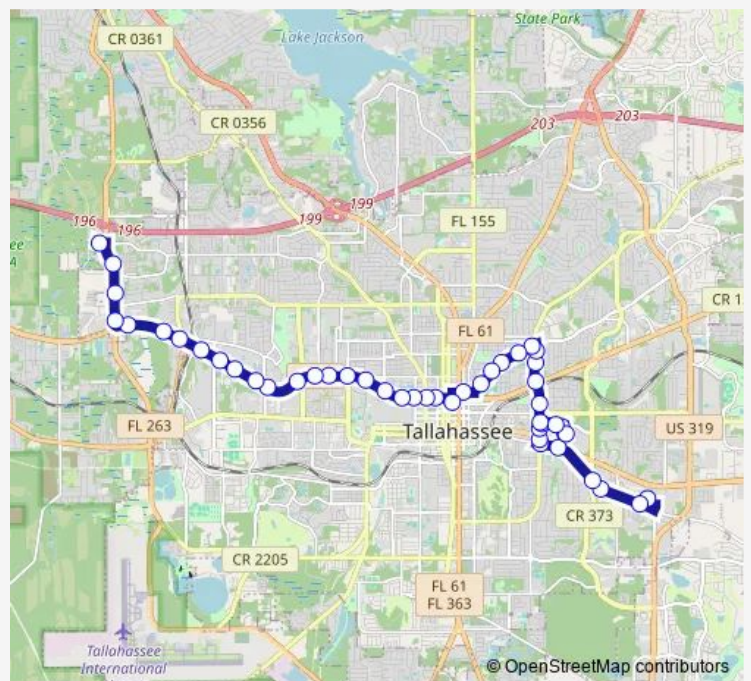

[Go to website](#)

Direction
 2540 W Executive Center CIR Sb — Commonwealth Blvd
 AT Capital Circle Nw

46 stops

[Open route schedule](#)

- 2540 W Executive Center CIR Sb
- ST Augustine AT Hendrix RD Eb
- OLD Saint Augustine RD WB AT Social Security Office
- ST Augustine AT Blair Stone Wb
- E Lafayette ST W Indianhead DR Wb
- Lafayette AT Magnolia Wb
- Magnolia DR AT Apalachee Pkwy Nb
- Magnolia DR AT Governors SQ Blvd Nb
- Governors SQ Blvd S Magnolia DR Eb
- Governors SQ Blvd Reece Park LN Eb
- Governors Square Mall West
- Governors Blvd AT 'THE Movies Wb
- GOV SQ Blvd AND Magnolia Wb
- Magnolia DR AT E Call ST Nb
- Magnolia DR AT Tennessee ST Nb
- Magnolia DR AT Devils DIP Nb
- Magnolia DR AT Miccosukee RD Nb
- Miccosukee RD LEE Ave
- Miccosukee RD Mitchell AVE Wb
- Miccosukee RD Harbert ST Wb
- Miccosukee RD Mcdaniel ST Wb

Route schedule

2540 W Executive Center CIR Sb — Commonwealth Blvd
 AT Capital Circle Nw

Monday	—
Tuesday	—
Wednesday	—
Thursday	—
Friday	—
Saturday	—
Sunday	11:30-18:00

Route info

Direction: 2540 W Executive Center CIR Sb
 Stops: 46
 Trip Duration: 1 hour 0 min

W Tennessee AND Woodward Wb

W Tennessee ST W Brevard ST Wb

W Tennessee ST Basin ST Wb

W Tennessee ST Caliark ST Wb

W Tennessee ST AT High Road Wb

W Tennessee Mission SAN Luis Wb

Tennessee ST AT White ST Wb

W Tennessee ST Dixe DR Wb

Capital Circle NW NB AT Tharpe St

Capital Circle NW Brittany Blvd Nb

Commonwealth Blvd AT Capital Circle Nw

Direction

undefined — undefined

0 stops

[Open route schedule](#)**Route schedule**

undefined — undefined