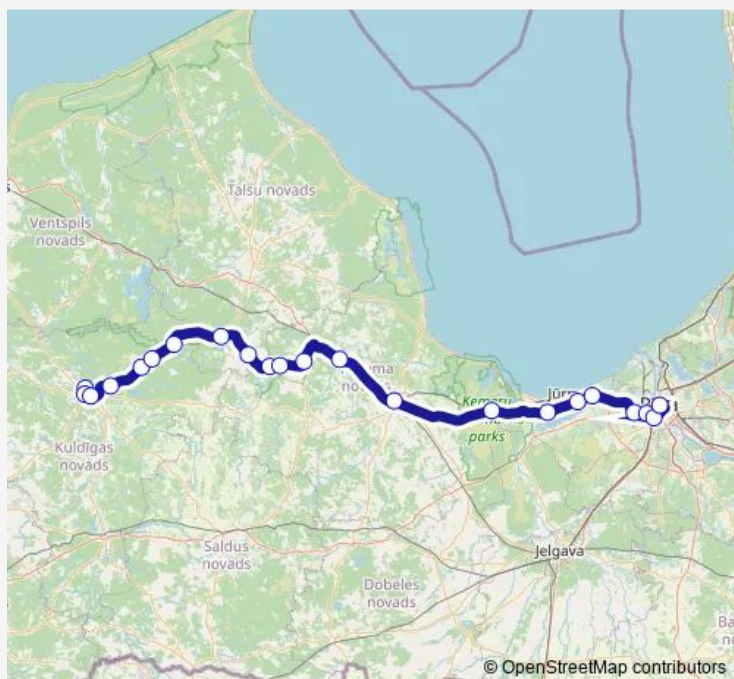

Kuldīgas Ao

Route schedule

Rīgas Sao — Kuldīgas Ao

Monday	18:20
Tuesday	18:20
Wednesday	18:20
Thursday	18:20
Friday	18:20
Saturday	18:20
Sunday	18:20

Route info

Direction: Rīgas Sao

Stops: 20

Trip Duration: 2 hour 40 min