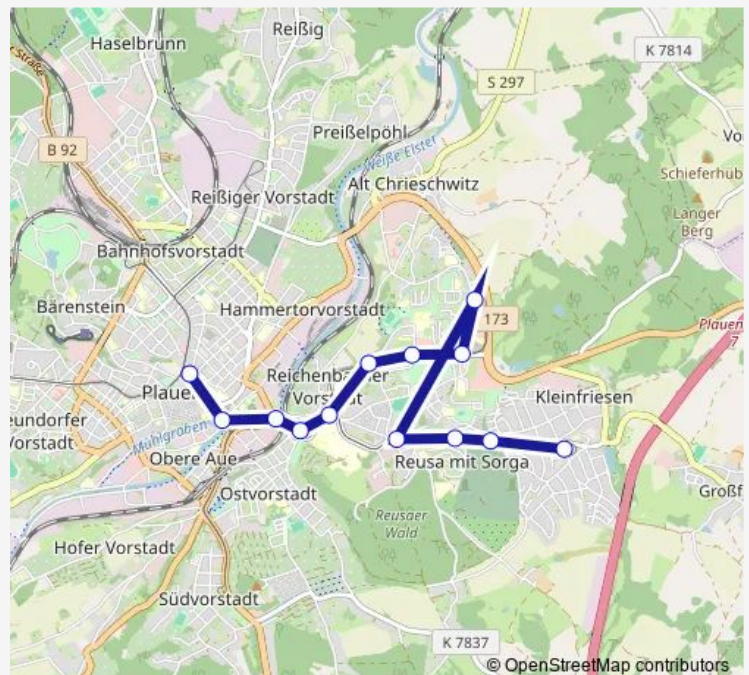

### Route schedule

Plauen, Reusa — Plauen, Tunnel

Monday	—
Tuesday	—
Wednesday	—
Thursday	—
Friday	—
Saturday	—
Sunday	05:26-07:56

### Route info

Direction: Plauen, Reusa

Stops: 13

Trip Duration: 0 hour 15 min

■ Alita2

BusMaps

## Direction

Plauen, Tunnel — Plauen, Reusa

10 stops

[Open route schedule](#)

Plauen, Tunnel

Plauen, Neue Elsterbrücke

Plauen, Bahnhof Mitte

Plauen, Knielohstraße

## Route schedule

Plauen, Tunnel — Plauen, Reusa

Monday	—
Tuesday	—
Wednesday	—
Thursday	—
Friday	—
Saturday	—
Sunday	05:13-07:43