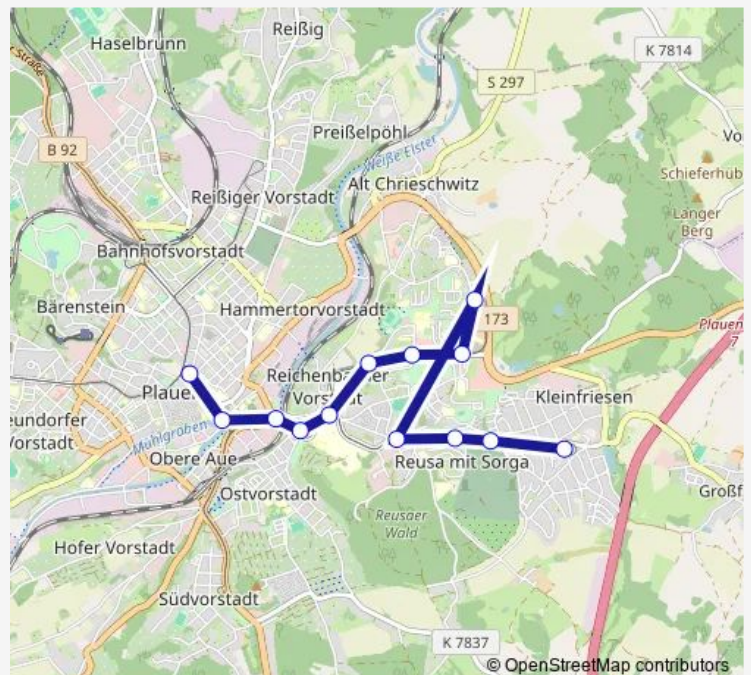

—

Sunday

05:26-07:56

Route info

Direction: Plauen, Reusa

Stops: 13

Trip Duration: 0 hour 15 min

■ ALiTa2

BusMaps

Direction

Plauen, Tunnel — Plauen, Reusa

10 stops

[Open route schedule](#)

Plauen, Tunnel

Plauen, Neue Elsterbrücke

Plauen, Bahnhof Mitte

Plauen, Knielohstraße

Plauen, Vogtland-Klinikum

Plauen, Röntgenstraße

Plauen, Schloß Reusa

Plauen, Suttewiese

Plauen, Hauptfriedhof

Plauen, Reusa

Route schedule

Plauen, Tunnel — Plauen, Reusa

Monday	—
Tuesday	—
Wednesday	—
Thursday	—
Friday	—
Saturday	—
Sunday	05:13-07:43

Route info

Direction: Plauen, Tunnel

Stops: 10

Trip Duration: 0 hour 10 min

ALiTa2 Bus time schedules and route maps are available in an offline PDF at busmaps.com. Use the busmaps.com website to see live bus times, train schedule or subway schedule, and step-by-step directions for all public transit in Plauen