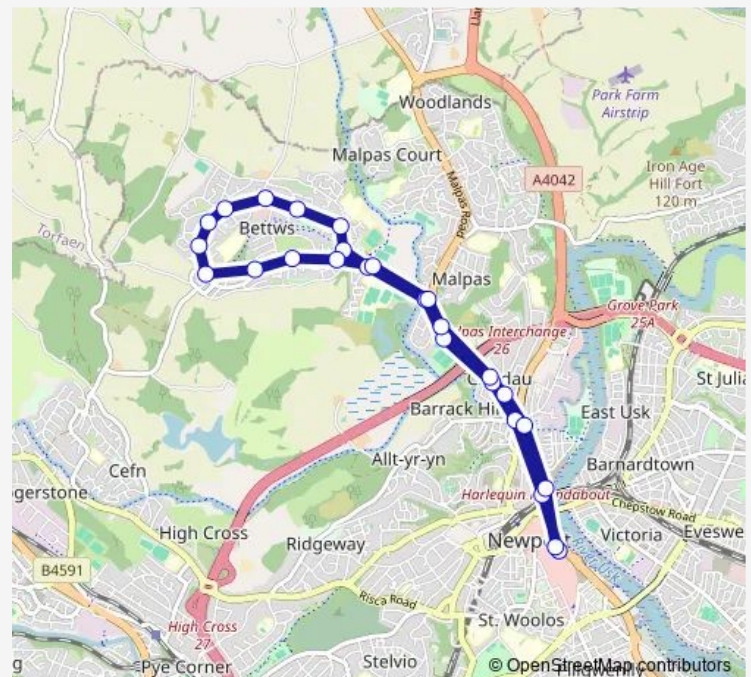

Thursday 06:29-19:00

Friday 06:29-19:00

Saturday 07:05-17:32

Sunday —

Route info

Direction: Friars Walk 1

Stops: 26

Trip Duration: 0 hour 32 min

16A — Newport - Bettws

Lyceum Tavern

Prospect Street

Edwin Street

Newport Castle

Friars Walk 9

16A Bus time schedules and route maps are available in an offline PDF at busmaps.com. Use the busmaps.com website to see live bus times, train schedule or subway schedule, and step-by-step directions for all public transit in Newport