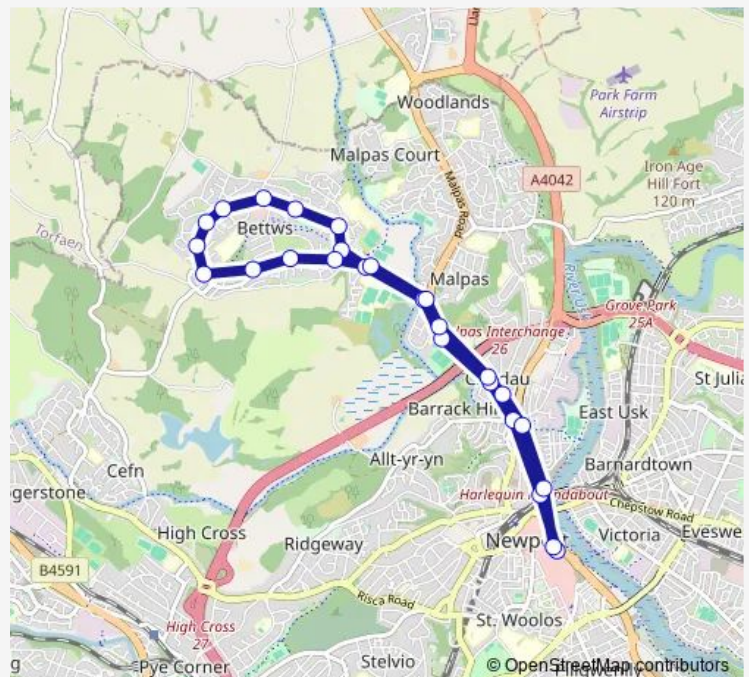

Thursday 06:29-19:00

Friday 06:29-19:00

Saturday 07:05-17:32

Sunday —

Route info

Direction: Friars Walk 1

Stops: 26

Trip Duration: 0 hour 42 min

16A — Newport - Bettws

Lyceum Tavern

Prospect Street

Edwin Street

Newport Castle

Friars Walk 9

16A Bus time schedules and route maps are available in an offline PDF at busmaps.com. Use the busmaps.com website to see live bus times, train schedule or subway schedule, and step-by-step directions for all public transit in Newport