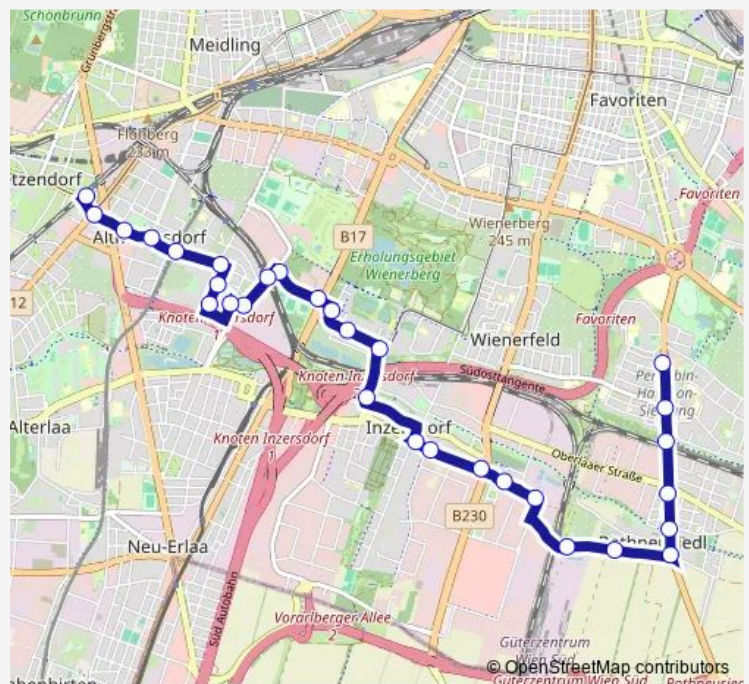

### Route schedule

Alaudagasse — Hetzendorf S

Monday —

Tuesday 04:40-00:25<sup>+1</sup>

Wednesday —

Thursday —

Friday —

Saturday —

### Route info

Direction: Alaudagasse

Stops: 30

Trip Duration: 0 hour 31 min

16A — Hetzendorf - Alaudagasse

Nauheimergasse

Zanaschkagasse

Lichtensterngasse