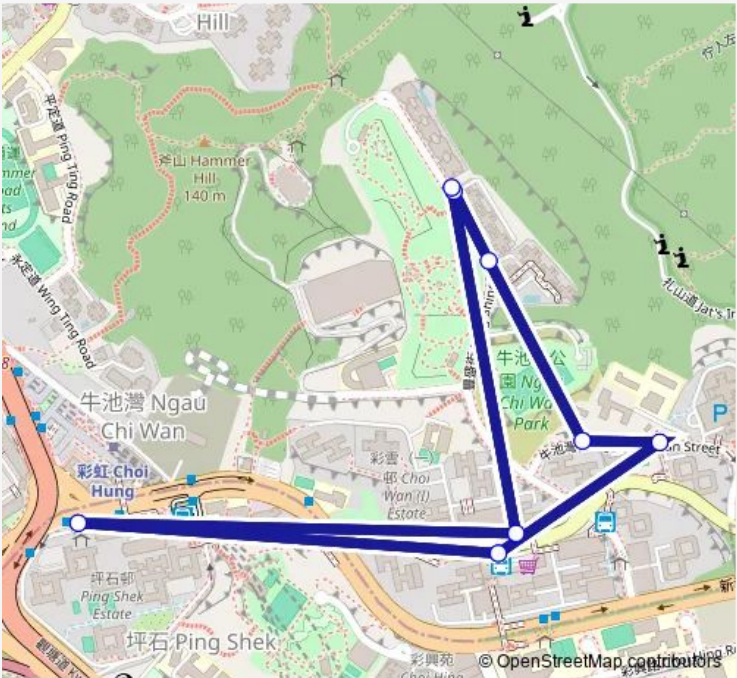

**Bus 16a Fung Shing Street - Ping Shek Estate (Circular)  
(Supplementary Service Route)**

[Go to website](#)

**Direction**  
 Fung Shing Street, Outside Fung Shing Street Disciplined Services Quarters — Fung Shing Street, Outside Fung Shing Street Disciplined Services Quarters  
 8 stops  
[Open route schedule](#)

- Fung Shing Street, Outside Fung Shing Street Disciplined Services Quarters
- Fung Shing Street, Scenic View|Fung Shing Street, Outside Block 1, Scenic View
- Ngau CHI WAN Street Opposite YOK YU House Choi WAN Estate
- Ngau CHI WAN Street Opposite Christian Action
- Choi WAN Commercial Complex, Clear Water BAY Road |Choi WAN Commercial Complex, Clear Water BAY Road|Choi WAN Commercial Complex, Clear Water BAY Road |Choi WAN Commercial Complex, Clear Water BAY Road
- Clear Water BAY Road Outside Hung Shek House, Ping Shek Estate
- Clear Water BAY Road, Choi WAN Commercial Complex| Choi WAN Commercial Complex, Clear Water BAY Road|Choi WAN Commercial Complex, Clear Water BAY Road|Choi WAN Commercial Complex, Clear Water BAY Road |Clear Water BAY Road, Outside Choi WAN Commercial Complex|Choi WAN Commercial Complex, Clear Water BAY Road |Choi WAN Commercial Complex, Clear Water BAY Road
- Fung Shing Street, Outside Fung Shing Street Disciplined Services Quarters

**Route info**  
 Direction: Fung Shing Street, Outside Fung Shing Street Disciplined Services Quarters  
 Stops: 8  
 Trip Duration: 0 hour 9 min

16a Bus time schedules and route maps are available in an offline PDF at [busmaps.com](https://busmaps.com). Use the [busmaps.com](https://busmaps.com) website to see live bus times, train schedule or subway schedule, and step-by-step directions for all public transit in Kwun Tong