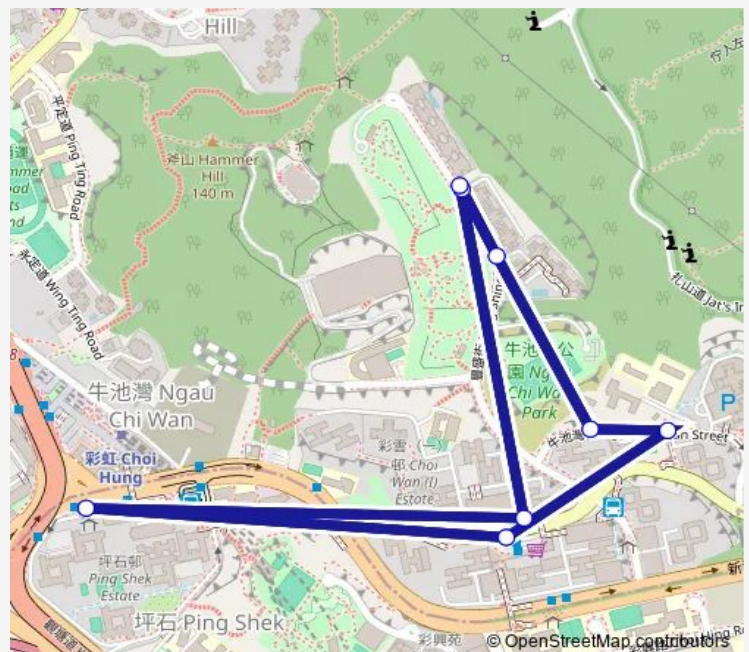

Bus 16A Fung Shing Street - Ping Shek Estate (Circular) (Supplementary Service Route)

[Go to website](#)

Direction

FUNG SHING STREET, OUTSIDE FUNG SHING STREET DISCIPLINED SERVICES QUARTERS — FUNG SHING STREET, OUTSIDE FUNG SHING STREET DISCIPLINED SERVICES QUARTERS

8 stops

[Open route schedule](#)

FUNG SHING STREET, OUTSIDE FUNG SHING STREET DISCIPLINED SERVICES QUARTERS

FUNG SHING STREET, SCENIC VIEW|FUNG SHING STREET, OUTSIDE BLOCK 1, SCENIC VIEW

NGAU CHI WAN STREET OPPOSITE YOK YU HOUSE
CHOI WAN ESTATE

FUNG SHING STREET, OUTSIDE FUNG SHING
STREET DISCIPLINED SERVICES QUARTERS

Route schedule

FUNG SHING STREET, OUTSIDE FUNG SHING STREET DISCIPLINED SERVICES QUARTERS — FUNG SHING STREET, OUTSIDE FUNG SHING STREET DISCIPLINED SERVICES QUARTERS

Route info

Direction: FUNG SHING STREET, OUTSIDE FUNG SHING STREET DISCIPLINED SERVICES QUARTERS

Stops: 8

Trip Duration: 0 hour 12 min

16A Bus time schedules and route maps are available in an offline PDF at busmaps.com. Use the busmaps.com website to see live bus times, train schedule or subway schedule, and step-by-step directions for all public transit in Kwun Tong