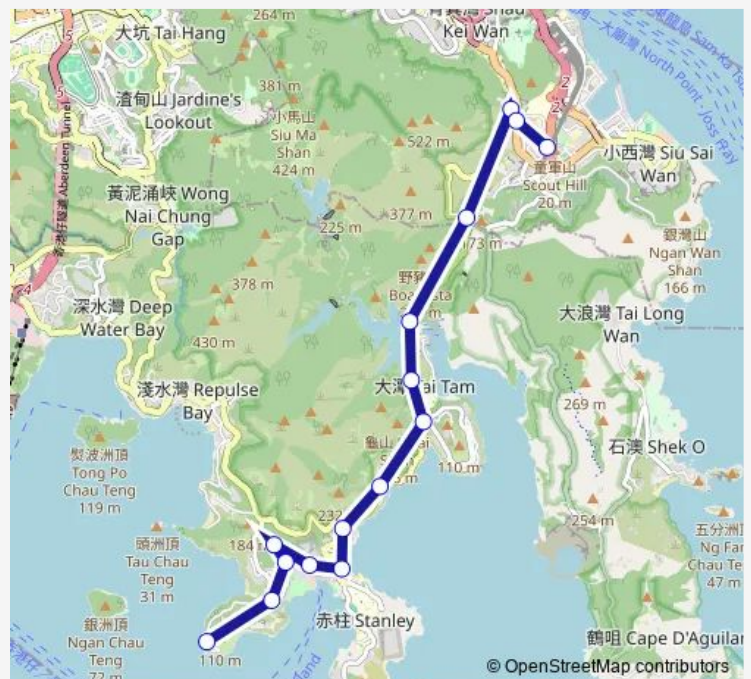

Koon MA House, MA Hang Estate, Cape Rd

Chung HOM KOK Road, Outside Scape

Chung HOM KOK Road, Cheshire Home

Route schedule

Chai WAN Station BUS Terminus — Chung HOM KOK Road, Cheshire Home

Monday	10:05-19:35
Tuesday	10:05-19:35
Wednesday	10:05-19:35
Thursday	10:05-19:35
Friday	10:05-19:35
Saturday	10:05-19:35
Sunday	10:05-19:35

Route info

Direction: Chai WAN Station BUS Terminus

Stops: 15

Trip Duration: 0 hour 23 min

Direction

Chung HOM KOK Road, Cheshire Home — Chai WAN Station BUS Terminus

15 stops

[Open route schedule](#)