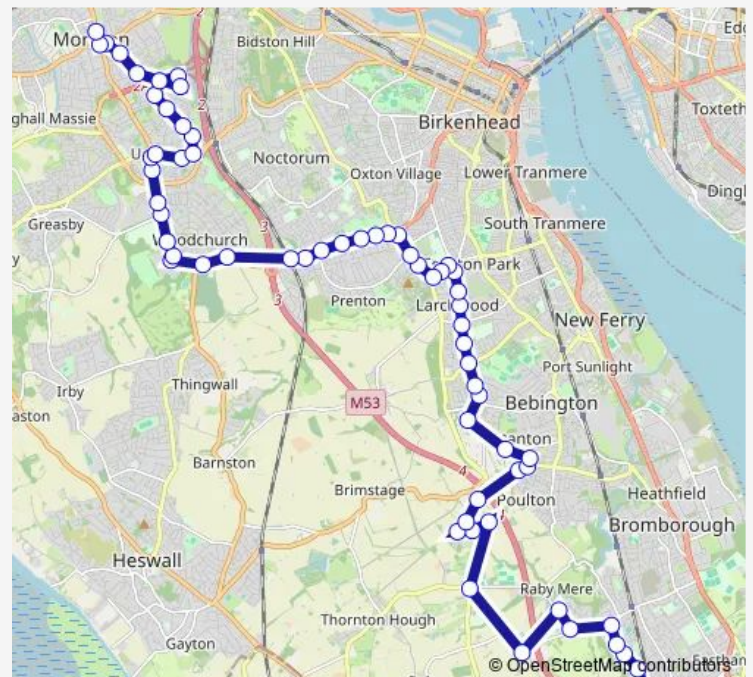

Thursday 11:28-17:50

Friday 11:28-17:50

Saturday 11:28-17:28

Sunday —

Route info

Direction: Eastham Rake Station

Stops: 66

Trip Duration: 1 hour 2 min

16A — Eastham Rake - Moreton Cross

Brackenwood Road

Waterfield Close

Village Road

Bentfield Gardens

Broadway

Regents Way

Brimstage Avenue

Thursday 10:13-16:20

Friday 10:13-16:20

Saturday 10:13-16:13

Sunday —

Route info

Direction: Silverburn Avenue

Stops: 79

Trip Duration: 1 hour 9 min

Adaston Avenue

Mill Park Drive

Glenburn Avenue

Archers Green

Mill Park Drive

Eastham Rake Station

16A Bus time schedules and route maps are available in an offline PDF at busmaps.com. Use the busmaps.com website to see live bus times, train schedule or subway schedule, and step-by-step directions for all public transit in Liverpool