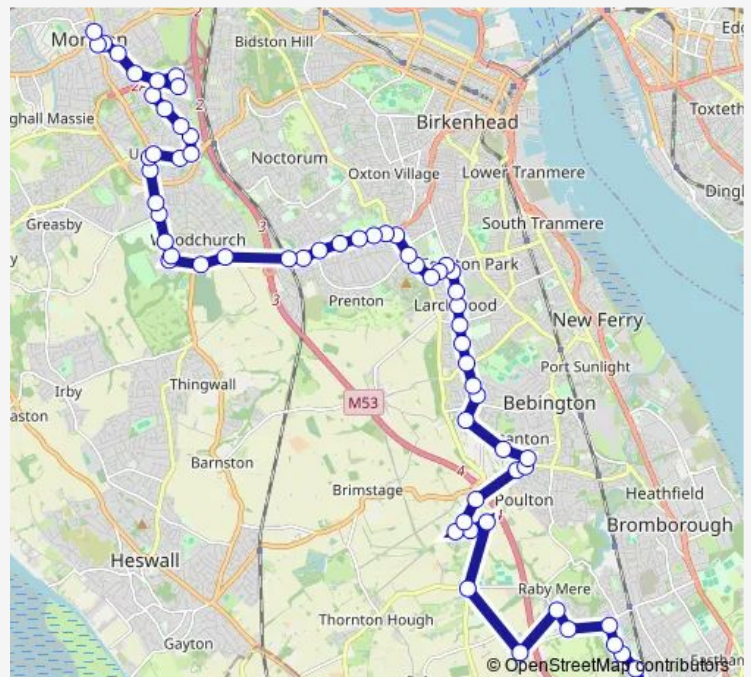

Thursday 11:28-17:50

Friday 11:28-17:50

Saturday 11:28-17:28

Sunday —

Route info

Direction: Eastham Rake Station

Stops: 66

Trip Duration: 1 hour 2 min

16A — Eastham Rake - Moreton Cross

Brackenwood Road

Waterfield Close

Village Road

Bentfield Gardens

Broadway

Regents Way

Brimstage Avenue

Mill Park Drive

Eastham Rake Station

16A Bus time schedules and route maps are available in an offline PDF at [busmaps.com](https://busmaps.com). Use the [busmaps.com](https://busmaps.com) website to see live bus times, train schedule or subway schedule, and step-by-step directions for all public transit in Liverpool