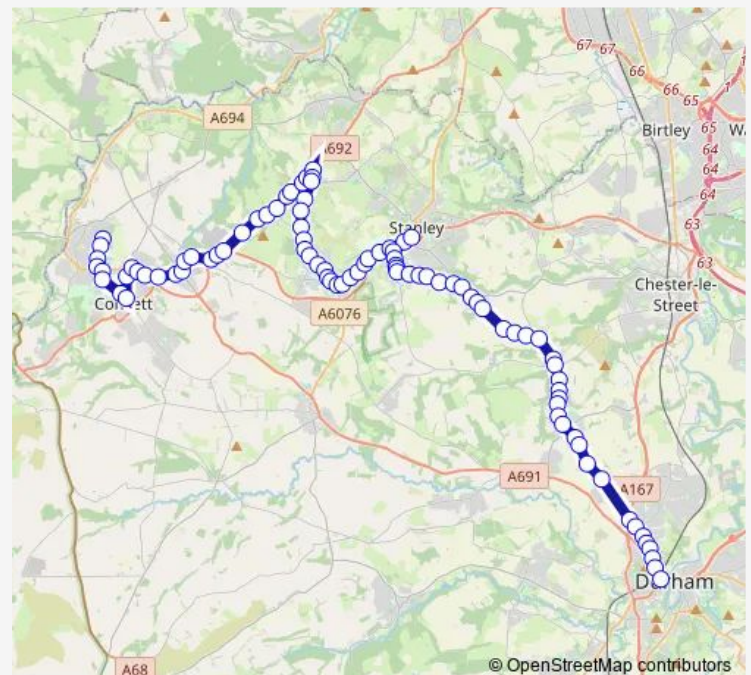

Thursday 19:50-21:25

Friday 19:50-21:25

Saturday 19:20-21:25

Sunday —

Route info

Direction: Bus Station Stand F

Stops: 80

Trip Duration: 0 hour 53 min

■ 16A — Shotley Bridge Hospital - Durham

Beechville Club

Claytonville

Charlaw Inn

Church

County School

Punch Bowl

Garden Terrace