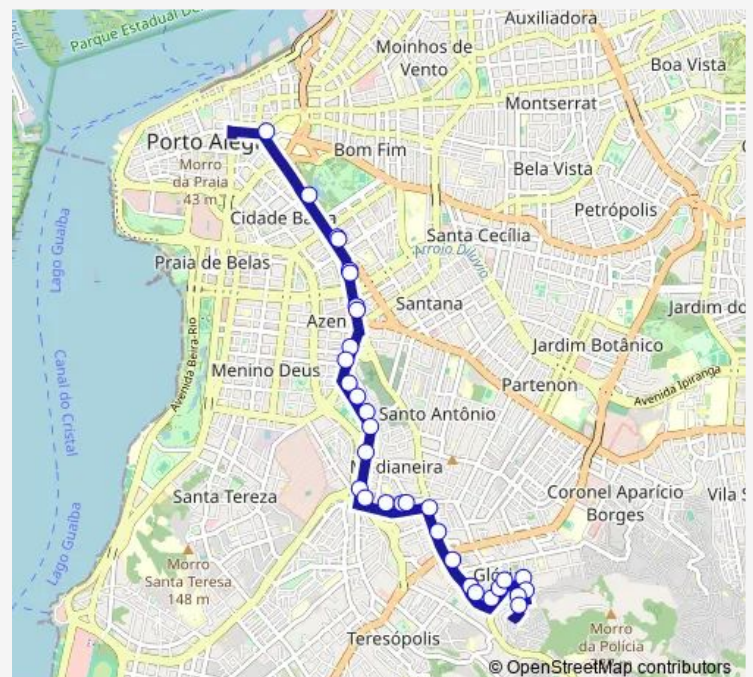

Monday 06:30-23:10

Tuesday 06:30-23:10

Wednesday 06:30-23:10

Thursday 06:30-23:10

Friday 06:30-23:10

Saturday 07:25-21:30

Sunday 07:45-20:45

Route info

Direction: Capitao Padilha 61

Stops: 34

Trip Duration: 0 hour 25 min

2741 — Gloria / Cascatinha / Azenha

Erico Verissimo DF 843

Erico Verissimo DF 307 Teatro Renascença - Salão Álvaro
Moreira

Erico Verissimo DF Ginásio Tesourinha

Route schedule

Joao Pessoa 359 Viaduto Independencia — Capitaó Padilha 54

Monday 06:03-22:40

Tuesday 06:03-22:40

Wednesday 06:03-22:40

Thursday 06:03-22:40

Friday 06:03-22:40

Saturday 06:55-21:00

Sunday 07:15-20:15

Route info

Direction: Joao Pessoa 359 Viaduto Independencia

Stops: 32

Trip Duration: 0 hour 27 min

Prof Oscar Pereira 3263

Comendador Antonio Fontoura 85

Comendador Antonio Fontoura 213