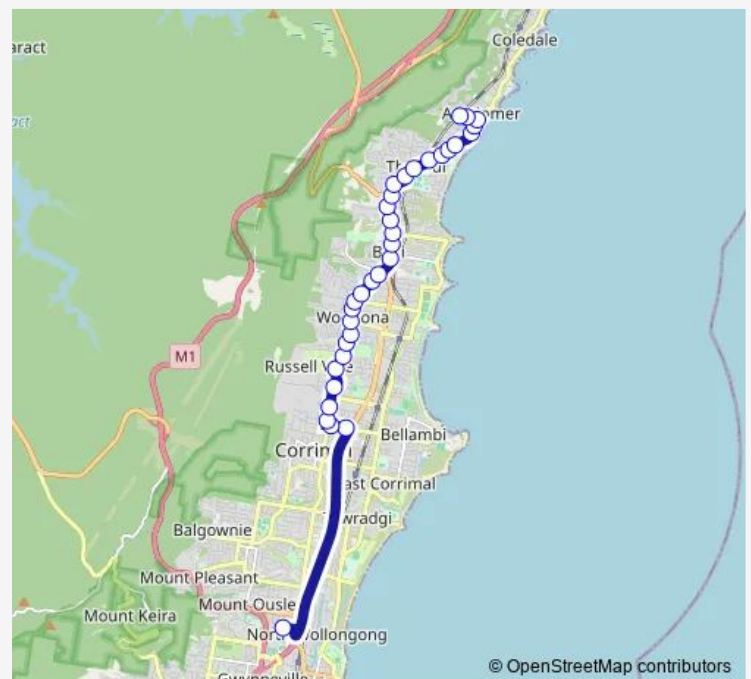

Bulli Heritage Hotel, Princes Hwy

Bulli Bowling Club, Princes Hwy

Princes Hwy Opp Point St

Bulli Public School, Princes Hwy

Route schedule

Keira High School, Lysaght St, Bay 1 — Moore St Opp Austinmer Station

Monday	—
Tuesday	15:05
Wednesday	15:05
Thursday	15:05
Friday	15:05
Saturday	—
Sunday	—

Route info

Direction: Keira High School, Lysaght St, Bay 1

Stops: 34

Trip Duration: 0 hour 40 min

S404 — Keira High and Wollongong High to Austinmer Station

Lawrence Hargrave Dr After George Av

Lawrence Hargrave Dr Opp Hewitts Av

Lawrence Hargrave Dr After Prince St

Lawrence Hargrave Dr At Lachlan St

Thirroul Comm Centre And Library, Lawrence Hargrave Dr

Thirroul Plaza, Lawrence Hargrave Dr

Monday 07:50

Tuesday 07:50

Wednesday 07:50

Thursday 07:50

Friday 07:50

Saturday —

Sunday —

Route info