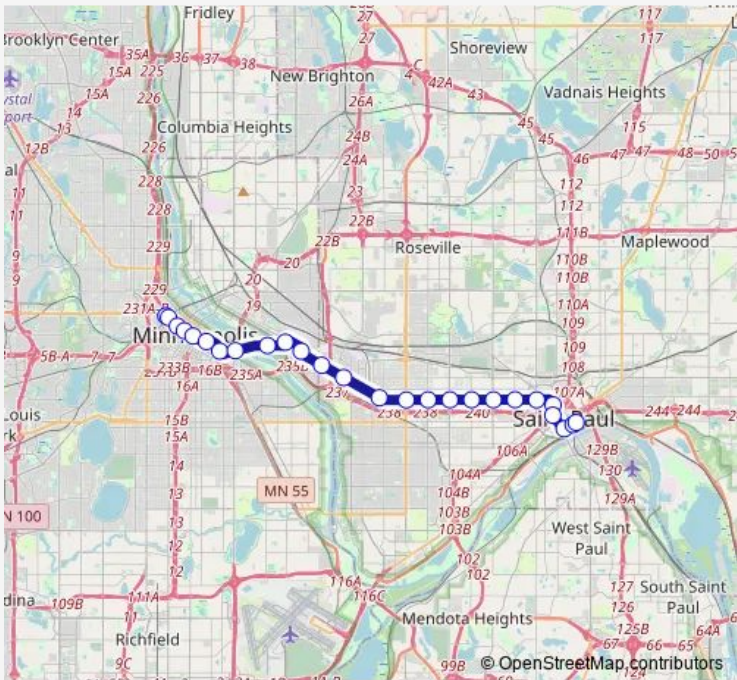

[Go to website](#)

Direction
 Target Field Station Platform 2 — Union Depot Station
 26 stops
[Open route schedule](#)

- Target Field Station Platform 2
- Target Field Station Platform 1
- Warehouse District Hennepin Ave Station
- Nicollet Mall Station
- Government Plaza Station
- U.S. Bank Stadium Station
- Junction & Blue Green Crossover
- West Bank Station
- East Bank Station
- Stadium Village Station
- Prospect Park Station
- Westgate Station
- Raymond Ave Station
- Fairview Ave Station
- Snelling Ave Station
- Hamline Ave Station
- Lexington Pkwy Station
- Victoria St Station
- Dale St Station
- Western Ave Station
- Capitol / Rice St Station

Route schedule
 Target Field Station Platform 2 — Union Depot Station

Monday	05:06-23:21
Tuesday	05:06-23:21
Wednesday	05:06-23:21
Thursday	05:06-23:21
Friday	05:06-23:21
Saturday	05:06-23:21
Sunday	05:06-23:21

Route info
 Direction: Target Field Station Platform 2
 Stops: 26
 Trip Duration: 0 hour 49 min

Metro Green Line **BusMaps**

Robert St Station

10th St Station

Central Station

Union Depot Crossing

Union Depot Station

Direction: Union Depot Station

Stops: 25

Trip Duration: 0 hour 48 min

Tram time schedules and route maps are available in an offline PDF at busmaps.com. Use the busmaps.com website to see live bus times, train schedule or subway schedule, and step-by-step directions for all public transit in Saint Paul