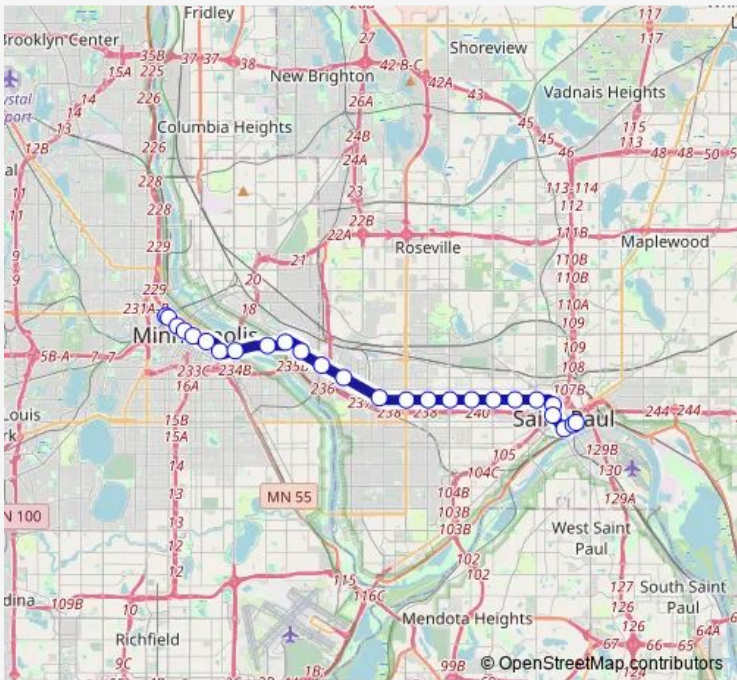

[Go to website](#)

Direction
 Target Field Station Platform 2 — Union Depot Station
 26 stops
[Open route schedule](#)

- Target Field Station Platform 2
- Target Field Station Platform 1
- Warehouse District Hennepin Ave Station
- Nicollet Mall Station
- Government Plaza Station
- U.S. Bank Stadium Station
- Junction & Blue Green Crossover
- West Bank Station
- East Bank Station
- Stadium Village Station
- Prospect Park Station
- Westgate Station
- Raymond Ave Station
- Fairview Ave Station
- Snelling Ave Station
- Hamline Ave Station
- Lexington Pkwy Station
- Victoria St Station
- Dale St Station
- Western Ave Station
- Capitol / Rice St Station

Route schedule
 Target Field Station Platform 2 — Union Depot Station

Monday	05:06-23:21
Tuesday	05:06-23:21
Wednesday	05:06-23:21
Thursday	05:06-23:21
Friday	05:06-23:21
Saturday	05:06-23:21
Sunday	05:06-23:21

Route info
 Direction: Target Field Station Platform 2
 Stops: 26
 Trip Duration: 0 hour 49 min

Robert St Station

10th St Station

Central Station

Union Depot Crossing

Union Depot Station

Direction

Union Depot Station — Target Field Station Platform 2

Wednesday 04:27-23:15

Thursday 04:27-23:15

Friday 04:27-23:15

Saturday 04:27-23:15

Sunday 04:27-23:15

Route info

Direction: Union Depot Station

Stops: 25