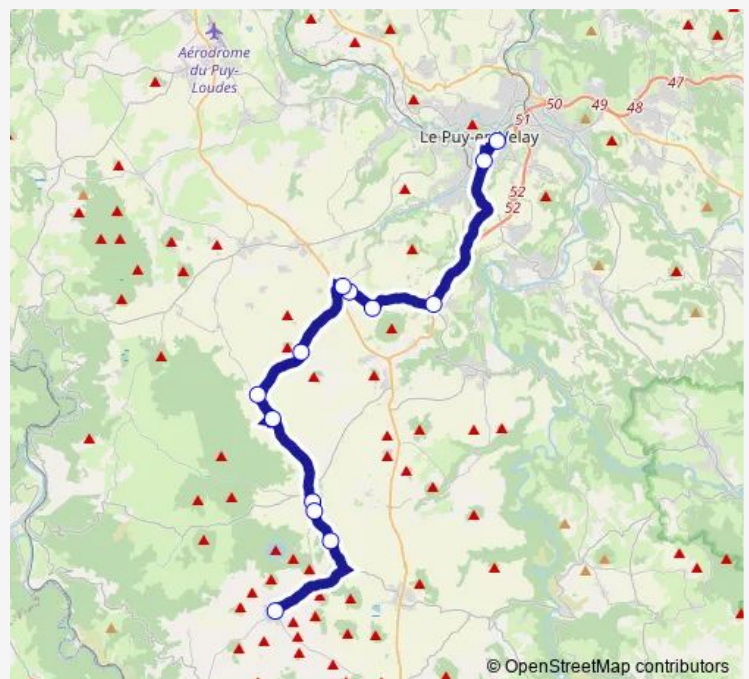

### Route schedule

Centre — Collège Stevenson

Monday 07:52

Tuesday 07:52

Wednesday 07:52

Thursday 07:52

Friday 07:52

Saturday —

### Route info

Direction: Centre

Stops: 9

Trip Duration: 0 hour 28 min

## Route info

Direction: Pôle intermodal

Stops: 13

Trip Duration: 0 hour 40 min

## Route info

Direction: Centre

Stops: 14

Trip Duration: 0 hour 40 min

H02 Bus time schedules and route maps are available in an offline PDF at [busmaps.com](https://busmaps.com). Use the [busmaps.com](https://busmaps.com) website to see live bus times, train schedule or subway schedule, and step-by-step directions for all public transit in Le Puy-en-Velay