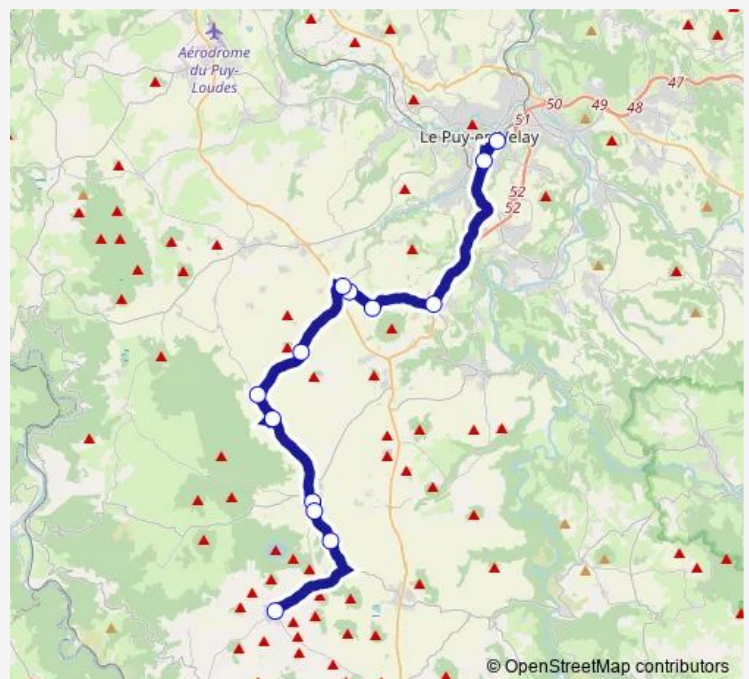

### Route info

Direction: Centre

Stops: 9

Trip Duration: 0 hour 28 min

## Direction

Centre — Pôle intermodal

14 stops

[Open route schedule](#)

Centre

L'Herm

La Ville

Mairie

## Route info

Direction: Centre

Stops: 14

Trip Duration: 0 hour 40 min

## Route info

Direction: Pôle intermodal

Stops: 13

Trip Duration: 0 hour 45 min