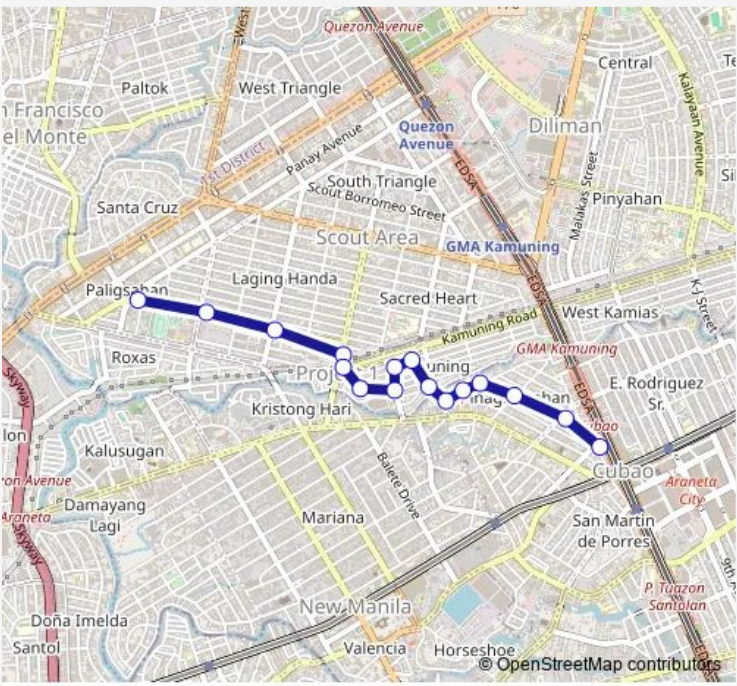

Bus Cubao (Mercury) Roces Super Palengke

[Go to website](#)

Direction
 Don Alejandro Roces Ave / S AA Intersection, Quezon City, Manila — Monte de Piedad St / Sgt. J. Catolos, Quezon City, Manila

16 stops

[Open route schedule](#)

- Don Alejandro Roces Ave / S AA Intersection, Quezon City, Manila
- Don Alejandro Roces Ave / Scout Reyes Intersection, Quezon City, Manila
- Don Alejandro Roces Ave / Marathon Intersection, Quezon City, Manila
- Tomas Morato Ave / Marathon
- Kamuning Rd / L. Siangio, Quezon City, Manila
- L. Siangio / K-3rd, Quezon City, Manila
- Tomas Morato Elementary School, L. Siangio / Teodoro Gener, Quezon City, Manila
- Teodoro Gener / K-1st, Quezon City, Manila
- K-1st, Quezon City, Manila
- Judge Damien Jimenez, Quezon City, Manila
- Ermin Garcia Ave / Judgege Damian Jimenez, Quezon City, Manila
- Ermin Garcia Ave / Sgt J. Catolos, Quezon City, Manila
- Maryland / Ermin Garcia Ave, Quezon City, Manila
- Maryland / Don Alfredo Egea, Quezon City, Manila
- Maryland / New York City Ave, Quezon City, Manila
- Monte de Piedad St / Sgt. J. Catolos, Quezon City, Manila

Route schedule
 Don Alejandro Roces Ave / S AA Intersection, Quezon City, Manila — Monte de Piedad St / Sgt. J. Catolos, Quezon City, Manila

Monday	00:00
Tuesday	00:00
Wednesday	00:00
Thursday	00:00
Friday	00:00
Saturday	00:00
Sunday	00:00

Route info

Direction: Don Alejandro Roces Ave / S AA Intersection, Quezon City, Manila

Stops: 16

Trip Duration: 0 hour 17 min

Bus time schedules and route maps are available in an offline PDF at busmaps.com. Use the busmaps.com website to see live bus times, train schedule or subway schedule, and step-by-step directions for all public transit in Quezon City