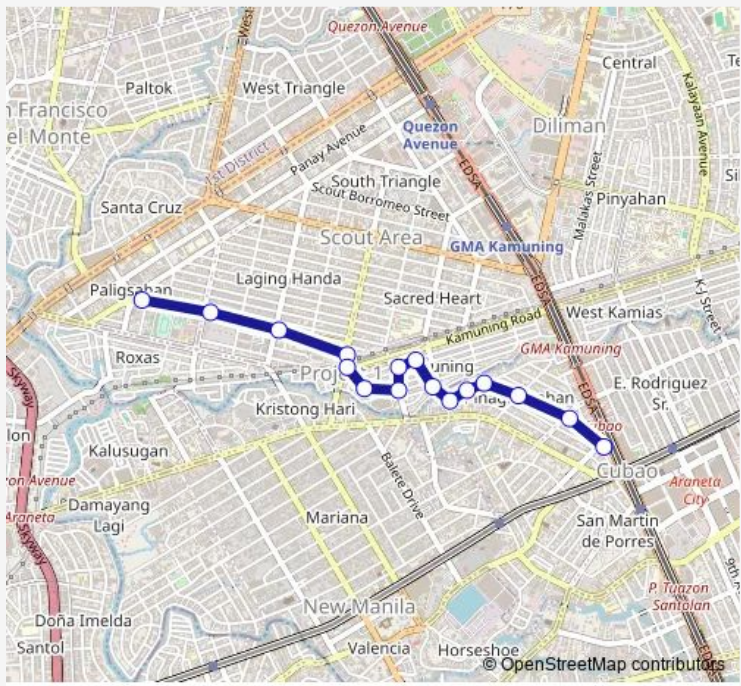

**Bus Cubao (Mercury) Roces Super Palengke**

[Go to website](#)

**Direction**  
 Don Alejandro Roces Ave / S AA Intersection, Quezon City, Manila — Monte de Piedad St / Sgt. J. Catolos, Quezon City, Manila

16 stops

[Open route schedule](#)

- Don Alejandro Roces Ave / S AA Intersection, Quezon City, Manila
- Don Alejandro Roces Ave / Scout Reyes Intersection, Quezon City, Manila
- Don Alejandro Roces Ave / Marathon Intersection, Quezon City, Manila
- Tomas Morato Ave / Marathon
- Kamuning Rd / L. Siangio, Quezon City, Manila
- L. Siangio / K-3rd, Quezon City, Manila
- Tomas Morato Elementary School, L. Siangio / Teodoro Gener, Quezon City, Manila
- Teodoro Gener / K-1st, Quezon City, Manila
- K-1st, Quezon City, Manila
- Judge Damien Jimenez, Quezon City, Manila
- Ermin Garcia Ave / Judgege Damian Jimenez, Quezon City, Manila
- Ermin Garcia Ave / Sgt J. Catolos, Quezon City, Manila
- Maryland / Ermin Garcia Ave, Quezon City, Manila
- Maryland / Don Alfredo Egea, Quezon City, Manila
- Maryland / New York City Ave, Quezon City, Manila
- Monte de Piedad St / Sgt. J. Catolos, Quezon City, Manila

**Route schedule**  
 Don Alejandro Roces Ave / S AA Intersection, Quezon City, Manila — Monte de Piedad St / Sgt. J. Catolos, Quezon City, Manila

Monday	00:00
Tuesday	00:00
Wednesday	00:00
Thursday	00:00
Friday	00:00
Saturday	00:00
Sunday	00:00

**Route info**

Direction: Don Alejandro Roces Ave / S AA Intersection, Quezon City, Manila

Stops: 16

Trip Duration: 0 hour 17 min

Bus time schedules and route maps are available in an offline PDF at [busmaps.com](https://busmaps.com). Use the [busmaps.com](https://busmaps.com) website to see live bus times, train schedule or subway schedule, and step-by-step directions for all public transit in Quezon City