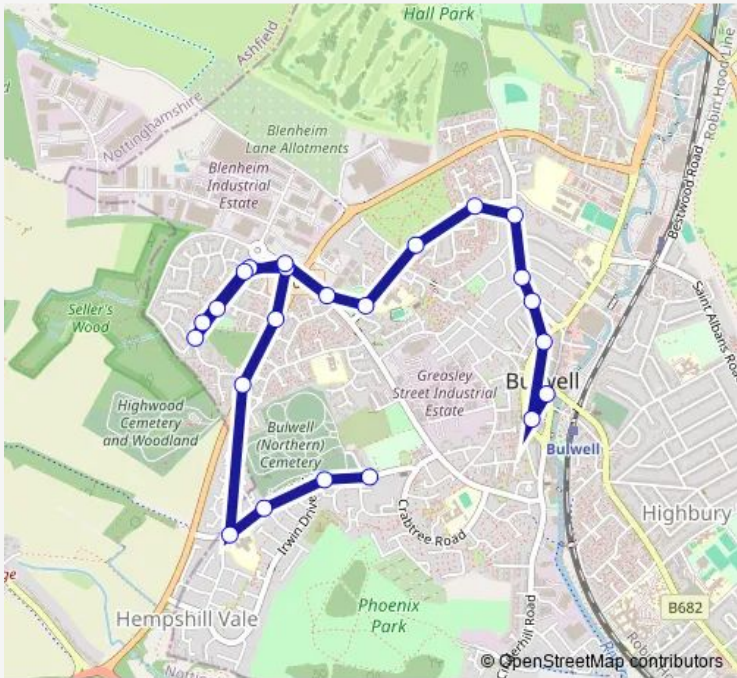

[Go to website](#)

Direction
 Victoria Centre — Bulwell Bus Station
 26 stops
[Open route schedule](#)

- Victoria Centre
- Woodborough Road
- Frogmore Street
- Huntingdon Street
- Forest Road
- Forest Gates
- Gregory Boulevard
- Berridge Road
- Beech Avenue
- Health Centre
- Central Avenue
- Haydn Road
- Zulu Road
- Perry Road
- Vernon Road
- Vernon Avenue
- Basford Crossing
- Acton Avenue
- Catchems Corner
- Bedford Grove
- Highbury Hospital

Route schedule
 Victoria Centre — Bulwell Bus Station

Monday	08:20
Tuesday	08:20
Wednesday	08:20
Thursday	08:20
Friday	08:20
Saturday	—
Sunday	—

Route info
 Direction: Victoria Centre
 Stops: 26
 Trip Duration: 0 hour 26 min

23 stops

[Open route schedule](#)

Northern Cemetery

Irwin Drive

Meadow Rise

Hempshill Lane

Subway

Sellers Wood Drive

Catherine Close

Bardney Drive

Bacton Avenue

Rock Street

Latham Street

Hazel Street

Duke Street

Bulwell Bus Station