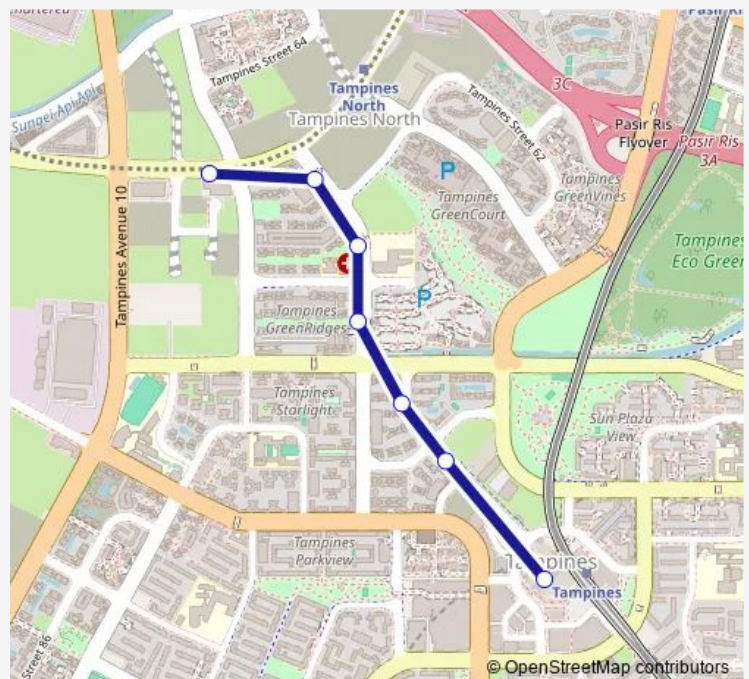

Bus 68B

[Go to website](#)

Direction

Tampines Int — Reebonz Bldg

7 stops

[Open route schedule](#)

Tampines Int

BLK 519a

Tuesday 18:17

Wednesday 18:17

Thursday 18:17

Friday 18:17

Saturday —

Sunday —

Route info

Direction: Tampines Int

Stops: 7

Trip Duration: 0 hour 34 min

68B

68B Bus time schedules and route maps are available in an offline PDF at busmaps.com. Use the busmaps.com website to see live bus times, train schedule or subway schedule, and step-by-step directions for all public transit in Singapore