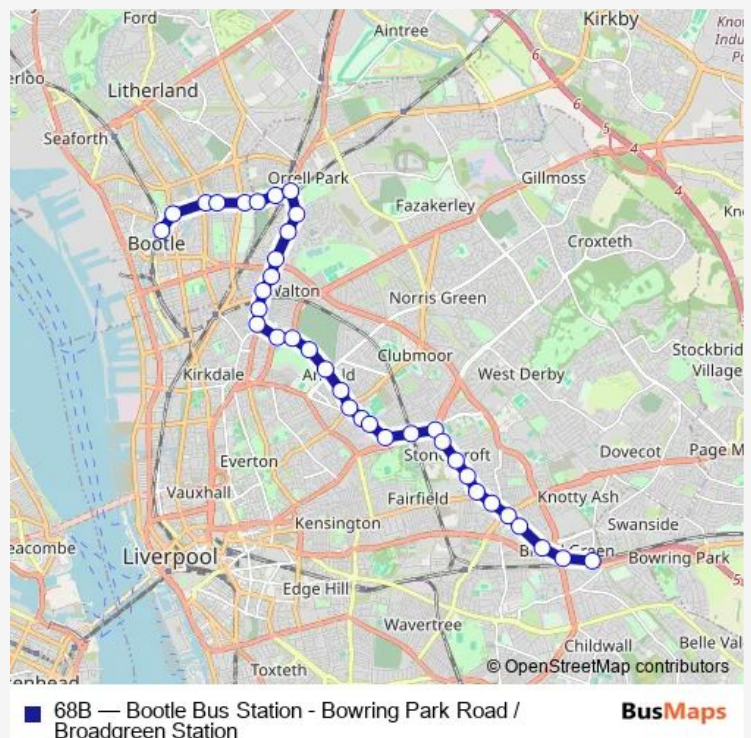

—

Sunday

—

Route info

Direction: Bootle Bus Station

Stops: 36

Trip Duration: 0 hour 8 min

Richmond Park

Greenfield Road

Aylesford Road

Oakhill Road

The Green

Queens Drive

Broadgreen Station

Direction

Bootle Bus Station — Broadgreen Station

Walton Station

Rice Lane Station

Fazakerley Road

Cavendish Drive

Denbigh Road

Bedford Road

Pym Street

Lind Street