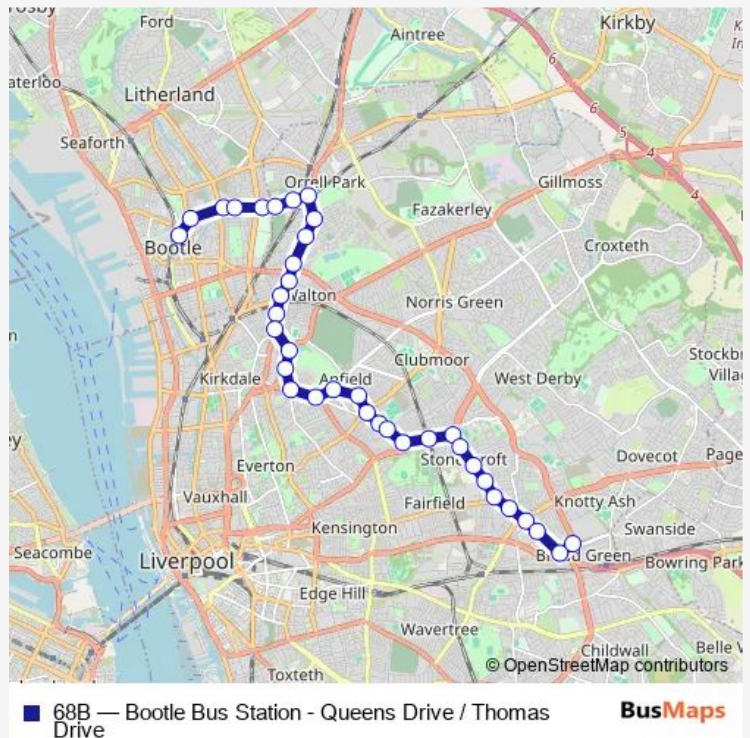

Bus 68B Bootle Bus Station - Queens Drive / Thomas Drive

[Go to website](#)

Direction
 Bootle Bus Station — Thomas Drive
 36 stops
[Open route schedule](#)

- Bootle Bus Station
- Thornton Road
- Gloucester Road
- Fernhill Road
- Connolly Avenue
- Walton Prison
- Walton Station
- Rice Lane Station
- Fazakerley Road
- Cavendish Drive
- Denbigh Road
- Bedford Road
- Pym Street
- Lind Street
- Eton Street
- Newby Street
- Anfield Road
- Blessington Road
- Liverpool FC
- Anfield Road
- Wenlock Road

Route schedule
 Bootle Bus Station — Thomas Drive

Monday	07:47-18:13
Tuesday	07:47-18:13
Wednesday	07:47-18:13
Thursday	07:47-18:13
Friday	07:47-18:13
Saturday	—
Sunday	—

Route info
 Direction: Bootle Bus Station
 Stops: 36
 Trip Duration: 0 hour 54 min

Wednesday 08:43-19:01

Thursday 08:43-19:01

Friday 08:43-19:01

Saturday —

Sunday —

Route info

Direction: Thomas Drive

Stops: 37

Trip Duration: 0 hour 47 min

Makin Street

Bedford Road

York Street

Clock Tower Drive

Rawcliffe Road

Rice Lane Station

Walton Station