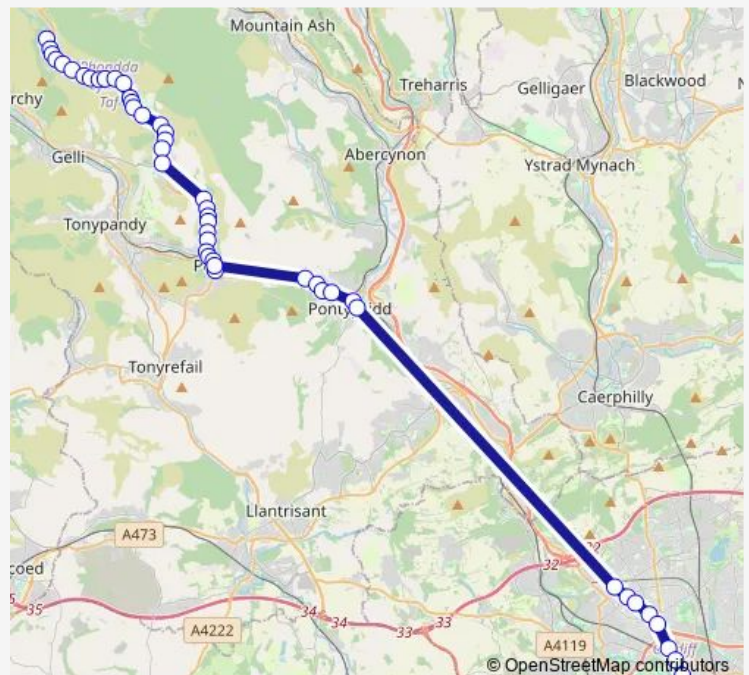

Bus X32 Maerdy - Cardiff

[Go to website](#)

Direction

Terminus — Greyfriars Road GF

50 stops

[Open route schedule](#)

Terminus

Maerdy Hall

Maerdy Court

Sion Chapel

Conservative Club

Glanville Terrace

Ferndale Cemetery

Highfield

Ffaldau Terrace

Morris Terrace

Rhondda Road

North Road

Ferndale Library

Penuel

Ferndale Hotel

Ferndale Clinic

Rhondda Fach Sports Centre

Prospect

Welfare Hall

Police Station

Surgery

Route schedule

Terminus — Greyfriars Road GF

Monday 06:08-16:02

Tuesday 06:08-16:02

Wednesday 06:08-16:02

Thursday 06:08-16:02

Friday 06:08-16:02

Saturday —

Sunday —

Route info

Direction: Terminus

Stops: 50

Trip Duration: 1 hour 22 min

■ X32 — Maerdy - Cardiff

BusMaps