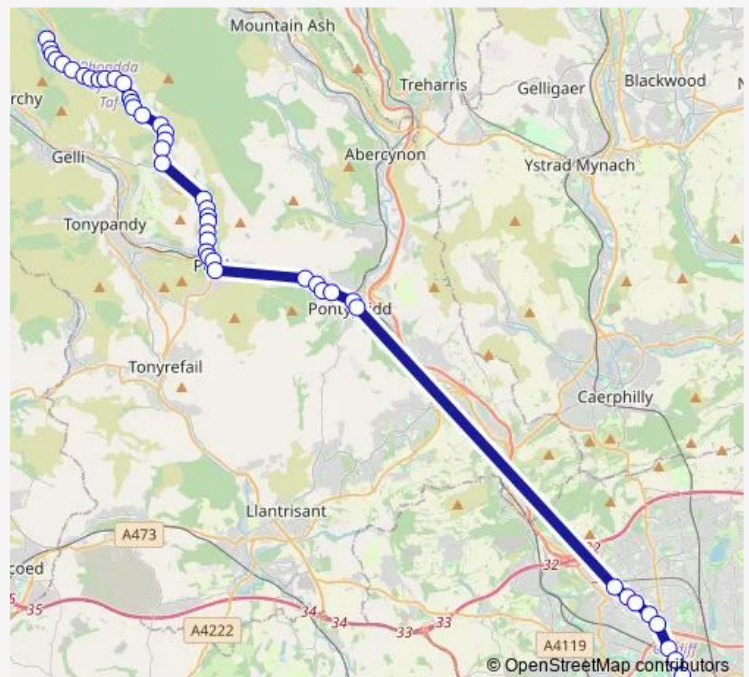

Welfare Hall

Police Station

Surgery

Route schedule

Terminus — Greyfriars Road GF

Monday 06:08-16:02

Tuesday 06:08-16:02

Wednesday 06:08-16:02

Thursday 06:08-16:02

Friday 06:08-16:02

Saturday —

Sunday —

Route info

Direction: Terminus

Stops: 49

Trip Duration: 1 hour 25 min

Friday 08:39-17:25

Saturday —

Sunday —

Route info

Direction: Greyfriars Road GF

Stops: 52

Trip Duration: 1 hour 11 min

Llanwonno Road