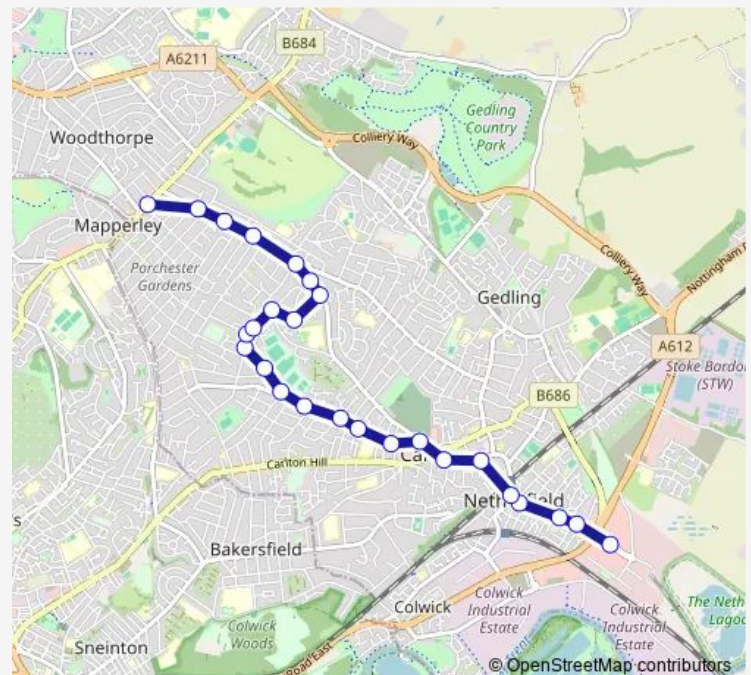

Thursday 09:50-13:50

Friday 09:50-13:50

Saturday —

Sunday —

Route info

Direction: Morrisons

Stops: 26

Trip Duration: 0 hour 24 min

■ N73 — Mapperley - Carlton - Netherfield

Elmhurst Avenue

Fernleigh Avenue

Kenrick Road

Kent Road

Shops

Direction

Shops — Morrisons

26 stops

[Open route schedule](#)

Shops

Kent Road

Kenrick Road

Fernleigh Avenue

Elmhurst Avenue

Highgate Close

Thursday 09:20-13:20

Friday 09:20-13:20

Saturday —

Sunday —

Route info

Direction: Shops

Stops: 26

Trip Duration: 0 hour 25 min