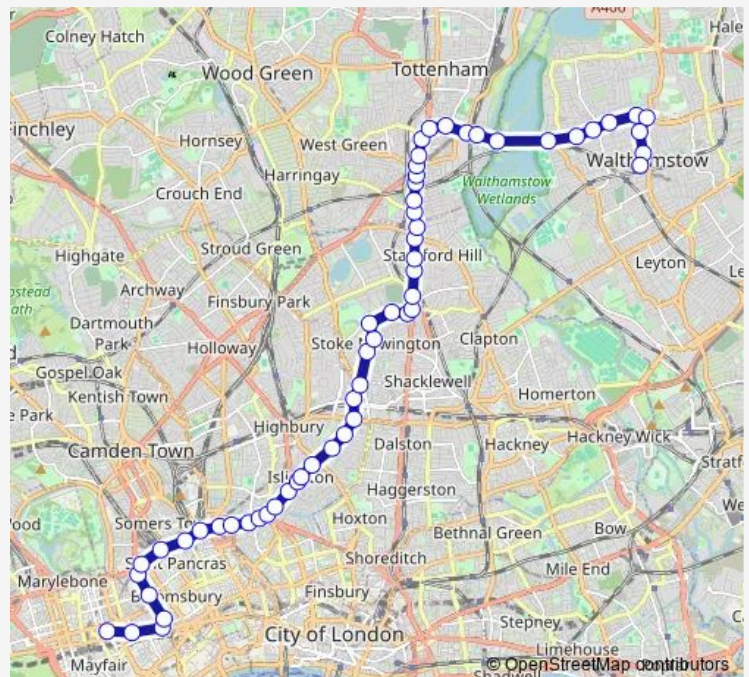

### Route schedule

Holles Street — Walthamstow Bus Station

Monday 00:07-05:40

Tuesday 00:07-05:40

Wednesday 00:07-05:40

Thursday 00:07-05:40

Friday 00:07-05:25

Saturday 00:07-05:25

### Route info

Direction: Holles Street

Stops: 57

Trip Duration: 1 hour 4 min

**N73 — Oxford Circus - Kings Cross - Stoke Newington - Tottenham - Walthamstow Central** BusMaps

Ockendon Road

Newington Green /Balls Pond Rd