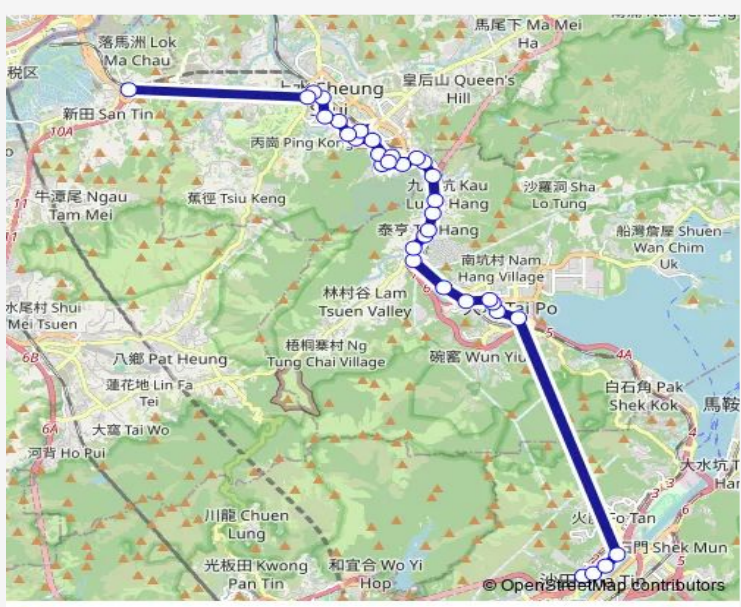

[Ctb] LAM Tsuen River Side, TAI PO TAI WO Road[[Kmb+Ctb] LAM Tsuen River Side/
Lam Tsuen River Side, TAI PO TAI WO Road[[Kmb] LAM Tsuen River Side

[Kmb+Ctb] TAI WO Plaza/
Tai WO Plaza, PO NGA Road[[Kmb] TAI WO Plaza

[Kmb] Parc Versailles

[Kmb] Hong LOK Yuen

Route schedule

[Ctb] SHA TIN Central[[Kmb+Ctb] Shatin Central BUS Terminus/
Sha TIN Central[[Kmb] Shatin Central BUS Terminus[[Lwb] SHA TIN Central B/T — [Ctb] SAN Tin[[Kmb] SAN TIN Public Transport Interchange[[Lwb] SAN TIN Public Transport Interchange[Xb] SAN TIN Public Transport Interchange

Stops: 34

Trip Duration: 1 hour 5 min

[Kmb] WAI TAU Tsuen

[Kmb] Chung SAM Wai

[Kmb] TAI Hang

[Kmb] TAI Wo

[Kmb] NAM WAH Po

[Kmb] KAU Lung Hang