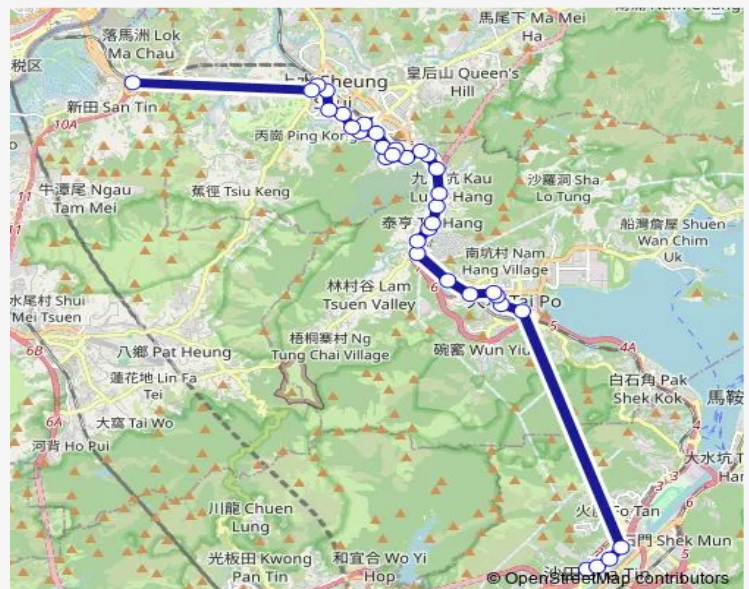

[Ctb] LAM Tsuen River Side, TAI PO TAI WO Road[[Kmb+Ctb] LAM Tsuen River Side/
Lam Tsuen River Side, TAI PO TAI WO Road[[Kmb] LAM Tsuen River Side

[Ctb] TAI WO Plaza, PO NGA Road[[Kmb+Ctb] TAI WO Plaza/
Tai WO Plaza, PO NGA Road[[Kmb] TAI WO Plaza

[Kmb] Parc Versailles

[Kmb] Hong LOK Yuen

Route schedule

[Ctb] SHA TIN Central[[Kmb+Ctb] Shatin Central BUS Terminus/
Shatin Central[[Kmb] Shatin Central BUS Terminus[[Lwb] SHA TIN Central B/T — [Ctb] SAN Tin[[Kmb] SAN TIN Public Transport Interchange[[Lwb] SAN TIN Public Transport Interchange[Xb] SAN TIN Public Transport Interchange

Stops: 34

Trip Duration: 1 hour 7 min

N73 — Shatin Central - LOK MA Chau

[Kmb] WAI TAU Tsuen

[Kmb] Chung SAM Wai

[Kmb] TAI Hang

[Kmb] TAI Wo

[Kmb] NAM WAH Po