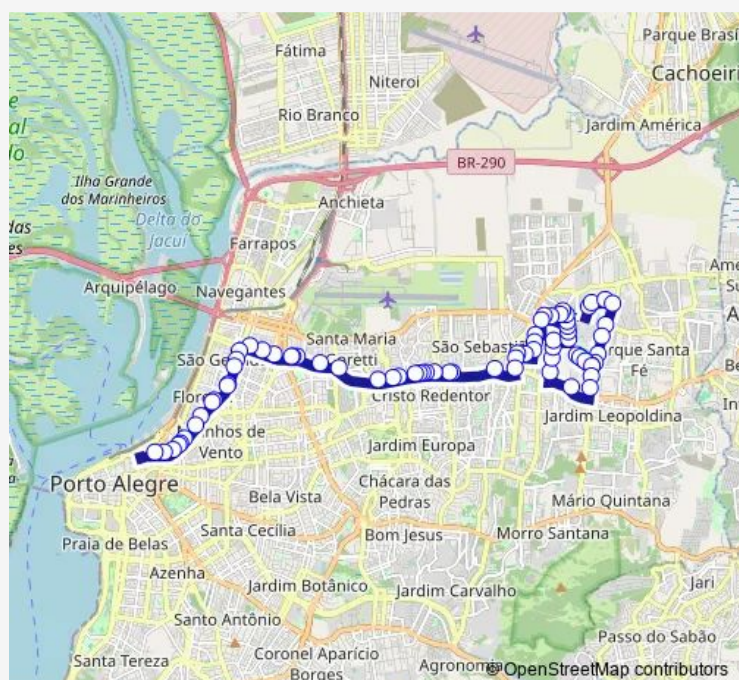

### Route schedule

Willy Eugenio Fleck DF 695/AL 450 — Voluntarios DA Patria 584

Monday —

Tuesday —

Wednesday —

Thursday —

Friday —

Saturday 06:10-22:40

### Route info

Direction: Willy Eugenio Fleck DF 695/AL 450

Stops: 73

Trip Duration: 0 hour 55 min

6333 — Costa E Silva / Leao

Sertorio 9500

GEN Raphael Zippin DF 260 AV. Salvador Leão

Salvador Leao 1032