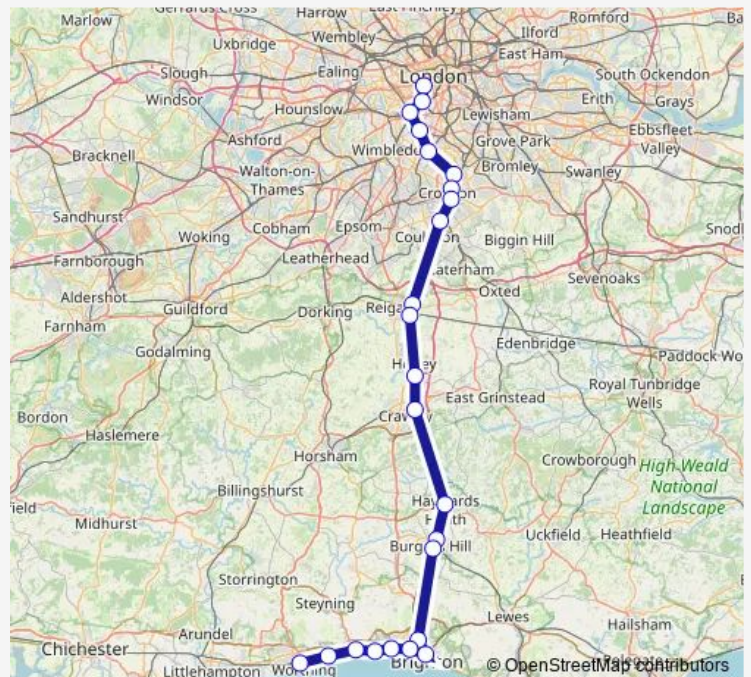

### Route schedule

London Victoria — Worthing

Monday	22:45-00:02 <sup>+1</sup>
Tuesday	00:02-00:02 <sup>+1</sup>
Wednesday	00:02-00:02 <sup>+1</sup>
Thursday	00:02-00:02 <sup>+1</sup>
Friday	00:02-00:02 <sup>+1</sup>
Saturday	00:02-00:02 <sup>+1</sup>
Sunday	00:02-23:16

### Route info

Direction: London Victoria

Stops: 24

Trip Duration: 1 hour 41 min

■ Sn:Vic->Wrh — SN train service from VIC to Wrh

Shoreham-by-Sea (Sussex)

Lancing

Worthing

## Direction

London Victoria — Worthing

21 stops

[Open route schedule](#)

London Victoria

Clapham Junction

Balham

Selhurst

## Route info

Direction: London Victoria

Stops: 21

Trip Duration: 1 hour 30 min