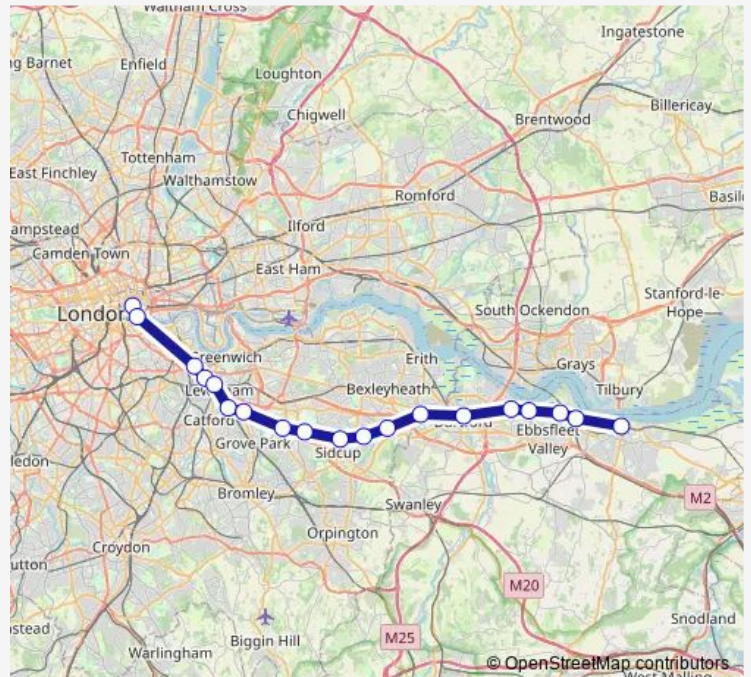

Rail Se:Cst->Grv SE train service from CST to Grv

[Go to website](#)

Direction

London Cannon Street — Gravesend

19 stops

[Open route schedule](#)

London Cannon Street

London Bridge

Albany Park

Bexley

Crayford

Dartford

Stone Crossing

Greenhithe for Bluewater

Swanscombe

Northfleet

Gravesend

Route schedule

London Cannon Street — Gravesend

Monday 24:25⁺¹

Tuesday 00:25-00:25⁺¹

Wednesday 00:25

Thursday —

Friday —

Saturday —

Sunday —

Route info

Direction: London Cannon Street

Stops: 19

Trip Duration: 1 hour 2 min

■ Se:Cst->Grv — SE train service from CST to Grv

Se:Cst->Grv Rail time schedules and route maps are available in an offline PDF at busmaps.com. Use the busmaps.com website to see live bus times, train schedule or subway schedule, and step-by-step directions for all public transit in London