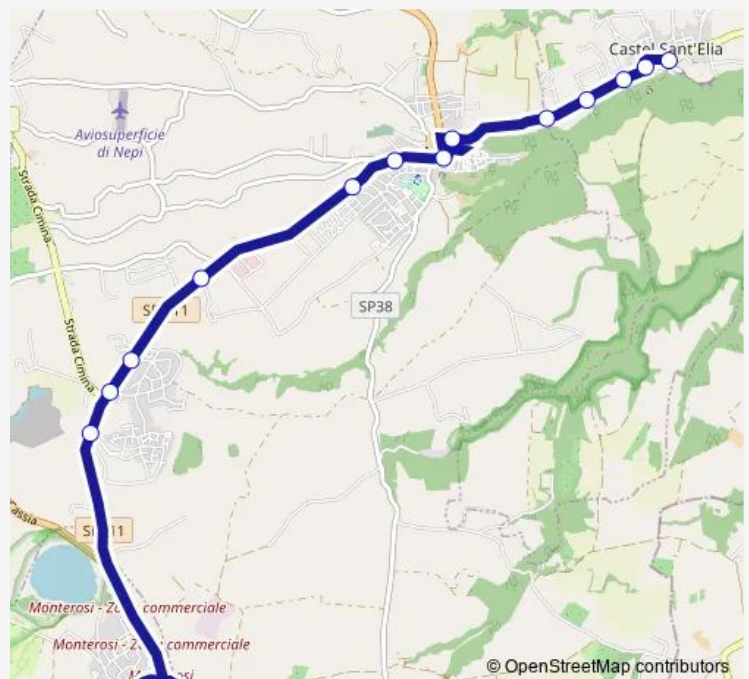

Route schedule

Monterosi | Piazzale Varisco # f1510 — Castel S. Elia | Via Cascine # f2091

Monday 17:05

Tuesday 17:05

Wednesday 17:05

Thursday 17:05

Friday 17:05

Saturday —

Sunday —

Route info

Direction: Monterosi | Piazzale Varisco # f1510

Stops: 14

Trip Duration: 0 hour 20 min

Bus time schedules and route maps are available in an offline PDF at busmaps.com. Use the busmaps.com website to see live bus times, train schedule or subway schedule, and step-by-step directions for all public transit in Castel Sant'Elia