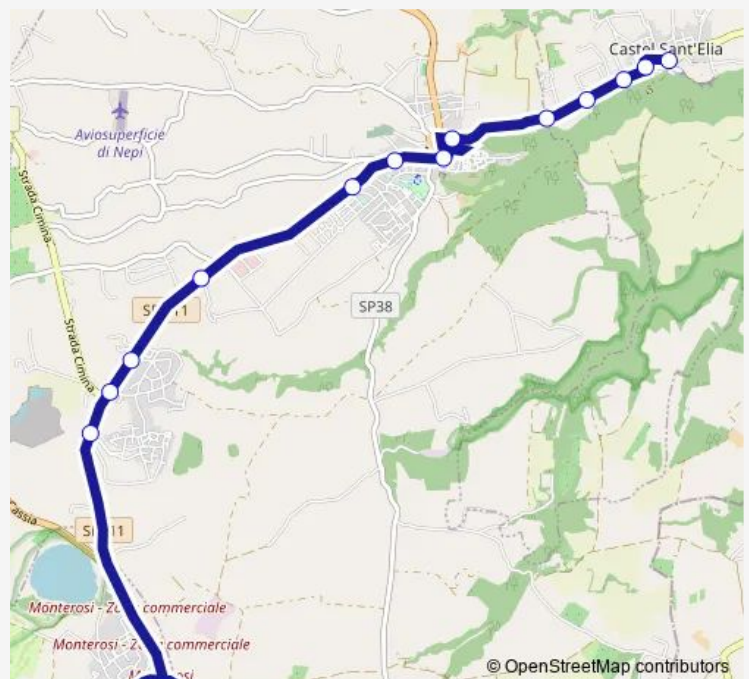

Saturday —

Sunday —

Route info

Direction: Monterosi | Piazzale Varisco # f1510

Stops: 14

Trip Duration: 0 hour 20 min

Monterosi - Castel Sant'Elia # Cc100a

Bus time schedules and route maps are available in an offline PDF at busmaps.com. Use the busmaps.com website to see live bus times, train schedule or subway schedule, and step-by-step directions for all public transit in Castel Sant'Elia