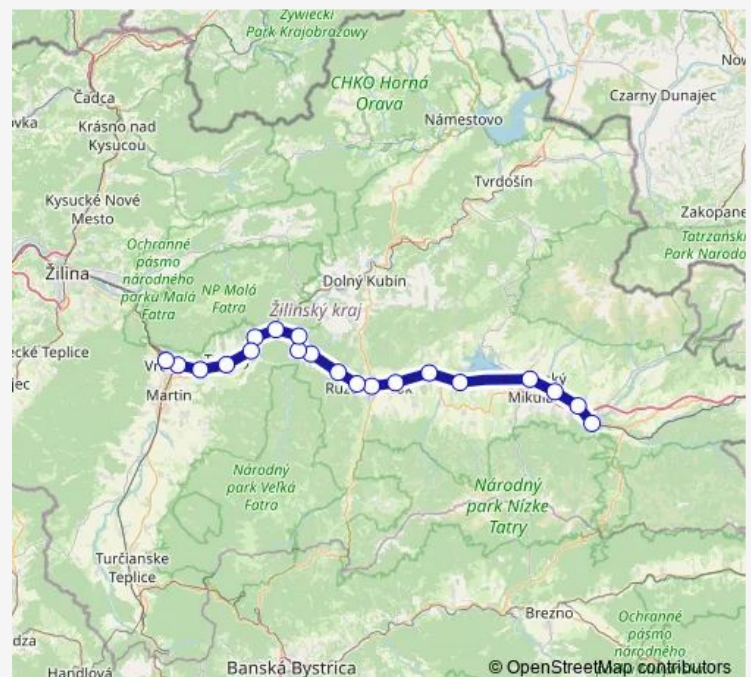

### Route schedule

Liptovský Hrádok — Vrútky

Monday 09:21-17:23

Tuesday 09:21-17:23

Wednesday 09:21-17:23

Thursday 09:21-17:23

Friday 09:21-17:23

Saturday —

### Route info

Direction: Liptovský Hrádok

Stops: 20

Trip Duration: 1 hour 26 min

■ Liptovský Hrádok-Vrútky

Rail time schedules and route maps are available in an offline PDF at [busmaps.com](https://busmaps.com). Use the [busmaps.com](https://busmaps.com) website to see live bus times, train schedule or subway schedule, and step-by-step directions for all public transit in Ruzomberok