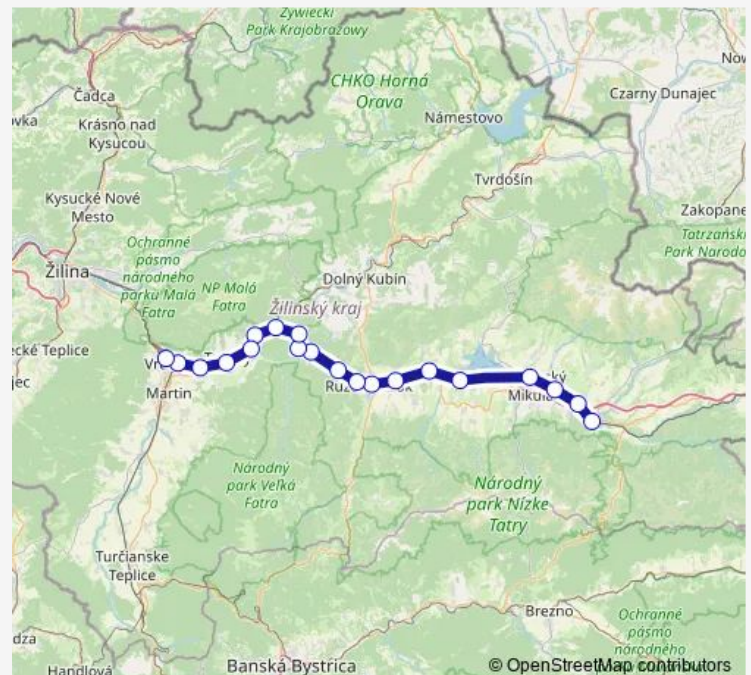

Liptovské Vlchy

Liptovská Teplá

Lisková zast.

Ružomberok

Ružomberok-Rybárpole

Hrboltová

Švošov

Ľubochňa

Stankovany

Kraľovany

Šútovo-Ratkovo

Krpeľany

Turany

Sučany

Vrútky nákl.st.

Vrútky

Route schedule

Liptovský Hrádok — Vrútky

Monday 09:21-17:23

Tuesday 09:21-17:23

Wednesday 09:21-17:23

Thursday 09:21-17:23

Friday 09:21-17:23

Saturday —

Sunday —

Route info

Direction: Liptovský Hrádok

Stops: 20

Trip Duration: 1 hour 24 min

Liptovský Hrádok-Vrútky

Rail time schedules and route maps are available in an offline PDF at busmaps.com. Use the busmaps.com website to see live bus times, train schedule or subway schedule, and step-by-step directions for all public transit in Ruzomberok