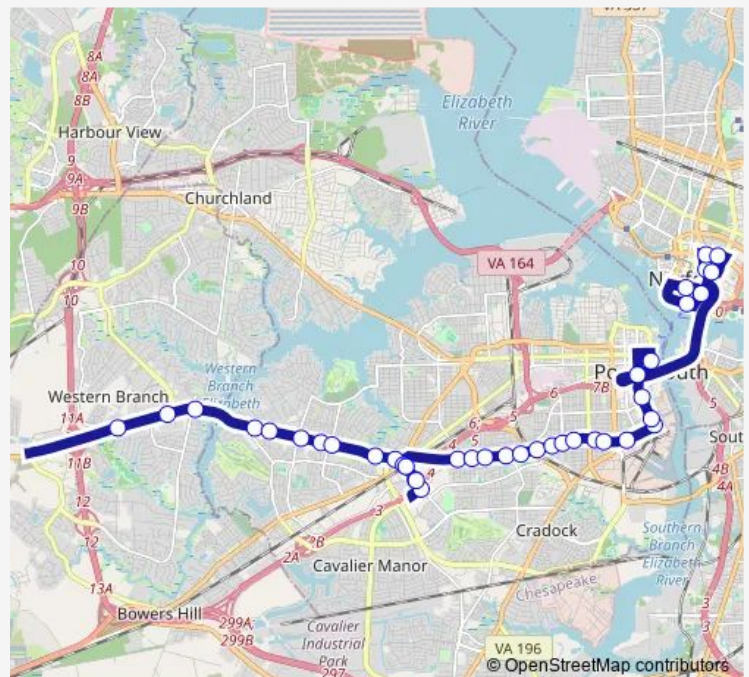

Portsmouth & Dock Landing

Portsmouth & Hodges Ferry

Portsmouth & Robin

Portsmouth & Haysom

Portsmouth & Stanley

Portsmouth & Byers

Portsmouth & Mohawk

Portsmouth & Delaware

Portsmouth & Dahlia

Portsmouth & Deep Creek

Portsmouth & Frederick

Route schedule

Portsmouth & Capri — Dntc

Monday	04:18-00:22 ⁺¹
Tuesday	04:18-00:22 ⁺¹
Wednesday	04:18-00:22 ⁺¹
Thursday	04:18-00:22 ⁺¹
Friday	04:18-00:22 ⁺¹
Saturday	04:18-00:22 ⁺¹
Sunday	04:18-00:25 ⁺¹

Route info

Direction: Portsmouth & Capri

Stops: 39

Trip Duration: 1 hour 9 min

045 — Portsmouth Blvd

Portsmouth & Staunton

Portsmouth & DES Moines

Portsmouth & Beech

Route info

Direction: Dntc

Stops: 39

Trip Duration: 1 hour 5 min

Missy Elliott & Belmont

Missy Elliott & Court

Portsmouth & Delaware

Portsmouth & Mohawk