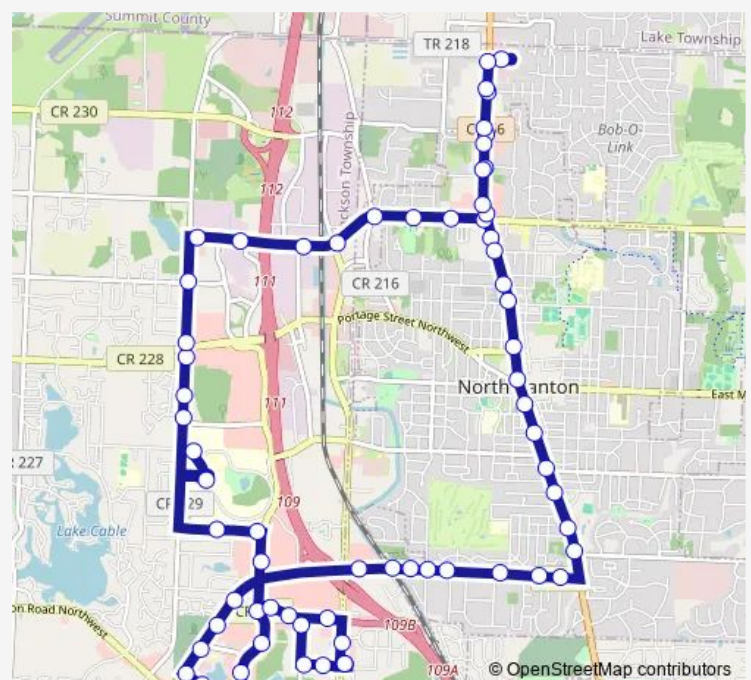

Stark State College

Frank RD AND Mega ST Nw

Frank RD NW 6400 Block

Frank RD AND Portage RD Nw

Route schedule

Belden Village Transit Center — Belden Village Transit Center

Monday 06:45-21:15

Tuesday 06:45-21:15

Wednesday 06:45-21:15

Thursday 06:45-21:15

Friday 06:45-21:15

Saturday 06:45-21:15

Sunday —

Route info

Direction: Belden Village Transit Center

Stops: 68

Trip Duration: 0 hour 55 min

045 — Belden Village/Stark State

Frank RD AND Portage RD NW North

Frank RD AND Huckleberry ST Nw

Applegrove ST AND Frank RD Nw

Applegrove ST AND Sunset Strip AVE Nw

Applegrove ST AND Freedm AVE Nw

Applegrove ST AND Whipple AVE Nw

Applegrove ST AND Pittsburg AVE Nw

Applegrove ST AND Lupe AVE Nw

Applegrove ST AND Pasadena Blvd Nw

Applegrove ST AND S Main St

N Main ST AND Applegrove ST North

N Main ST AND Wilber Dr