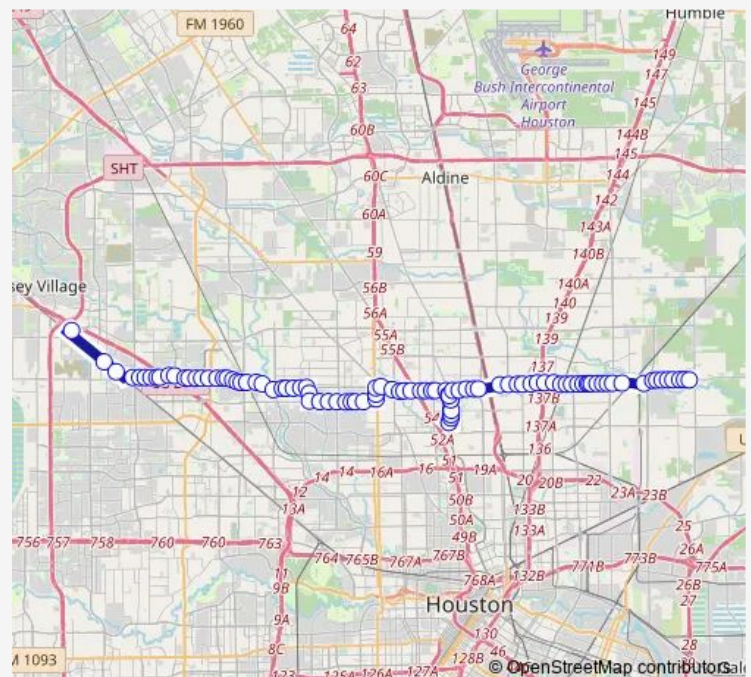

W Tidwell Rd @ W Sunforest Dr

W Tidwell Rd @ Thousand Oaks Cir

W Tidwell Rd @ Deep Forest Dr

Route schedule

West Little York Park & Ride — Mesa Transit Center

Monday 04:30-23:00

Tuesday 04:30-23:00

Wednesday 04:30-23:00

Thursday 04:30-23:00

Friday 04:30-23:00

Saturday 05:00-23:00

Sunday 05:00-23:00

Route info

Direction: West Little York Park & Ride

Stops: 99

Trip Duration: 1 hour 19 min

045 — Tidwell

W Tidwell Rd @ Antoine Dr

Tidwell Rd @ Antoine Dr

W Tidwell Rd @ Ash Oak Dr

W Tidwell Rd @ Deep Creek Ln

W Tidwell Rd @ TC Jester Blvd

W Tidwell Rd @ Balbo St

W Tidwell Rd @ Bertellis Ln