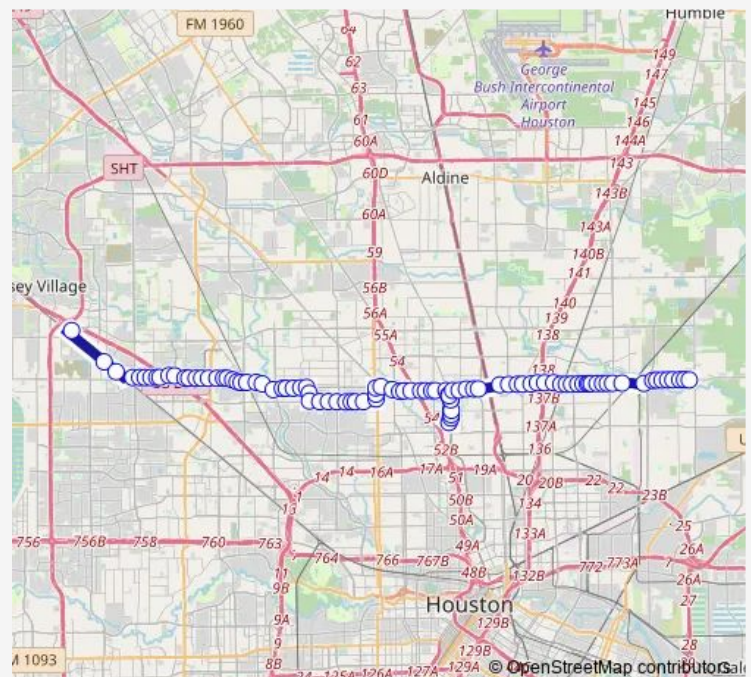

W Tidwell Rd @ W Sunforest Dr

W Tidwell Rd @ Thousand Oaks Cir

W Tidwell Rd @ Deep Forest Dr

Route schedule

West Little York Park & Ride — Mesa Transit Center

Monday 04:30-23:00

Tuesday 04:30-23:00

Wednesday 04:30-23:00

Thursday 04:30-23:00

Friday 04:30-23:00

Saturday 05:00-23:00

Sunday 05:00-23:00

Route info

Direction: West Little York Park & Ride

Stops: 99

Trip Duration: 1 hour 20 min

045 — Tidwell

W Tidwell Rd @ Antoine Dr

Tidwell Rd @ Antoine Dr

W Tidwell Rd @ Ash Oak Dr

W Tidwell Rd @ Deep Creek Ln

W Tidwell Rd @ TC Jester Blvd

W Tidwell Rd @ Balbo St

W Tidwell Rd @ Bertellis Ln