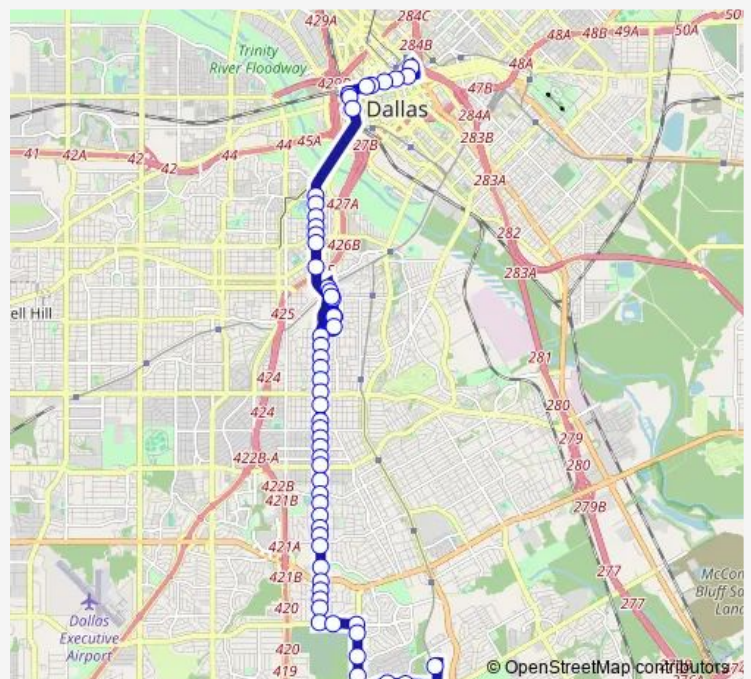

Ewing @ Morrell - N - Ns

Ewing @ 15th - N - Ns

ZOO Station

Route schedule

CBD East Tc — Camp Wisdom Station

Monday	05:01-00:31 ⁺¹
Tuesday	05:01-00:31 ⁺¹
Wednesday	05:01-00:31 ⁺¹
Thursday	05:01-00:31 ⁺¹
Friday	05:01-00:31 ⁺¹
Saturday	05:01-00:31 ⁺¹
Sunday	05:01-00:31 ⁺¹

Route info

Direction: CBD East Tc

Stops: 59

Trip Duration: 0 hour 52 min

045 — Marsalis

Ewing @ 15th - S - Ns

Ewing @ Morrell - S - Ns

Ewing @ Waco - S - Fs