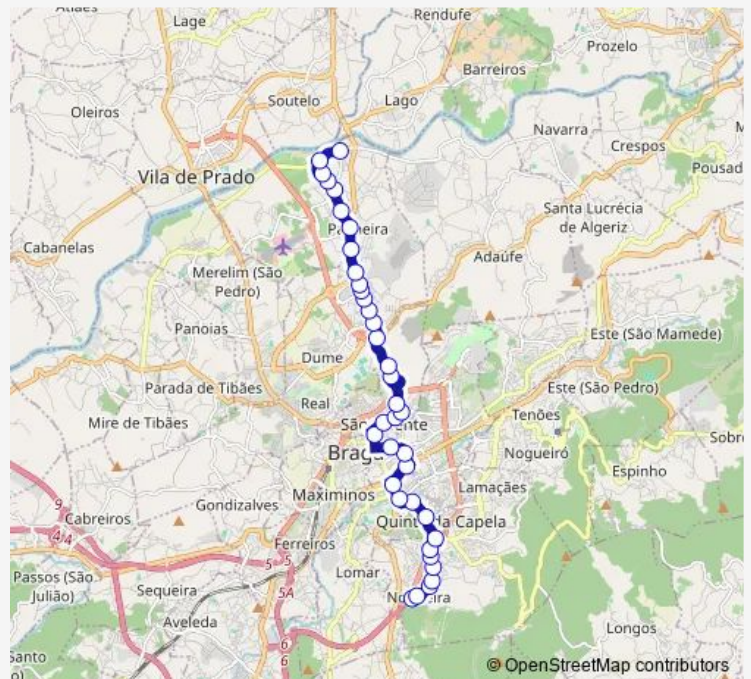

Thursday —

Friday 12:30

Saturday —

Sunday —

Route info

Direction: Central I

Stops: 30

Trip Duration: 0 hour 25 min

Cávado Ix

Cávado VIII (Limite 2/1)

Direction

Paço Palmeira (Securitas) — Nogueira (Hospital Privado-Igreja I)

41 stops

[Open route schedule](#)

Paço Palmeira (Securitas)

Paço Palmeira (Brac Augusta)