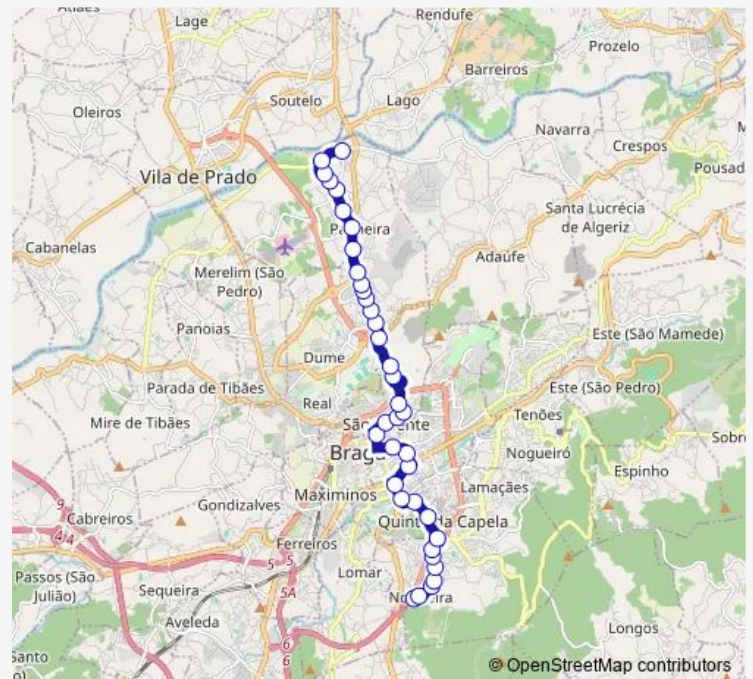

### Route schedule

Central I — Cávado Viii (Limite 2/1)

Monday —

Tuesday —

Wednesday —

Thursday —

Friday 12:30

Saturday —

### Route info

Direction: Central I

Stops: 30

Trip Duration: 0 hour 25 min

045 — Nogueira (Hospital Privado) - Ponte do Bico

Marginal III (Quinta Dos Ingleses)

Marginal Ii

Ponte do Bico (Marginal I)