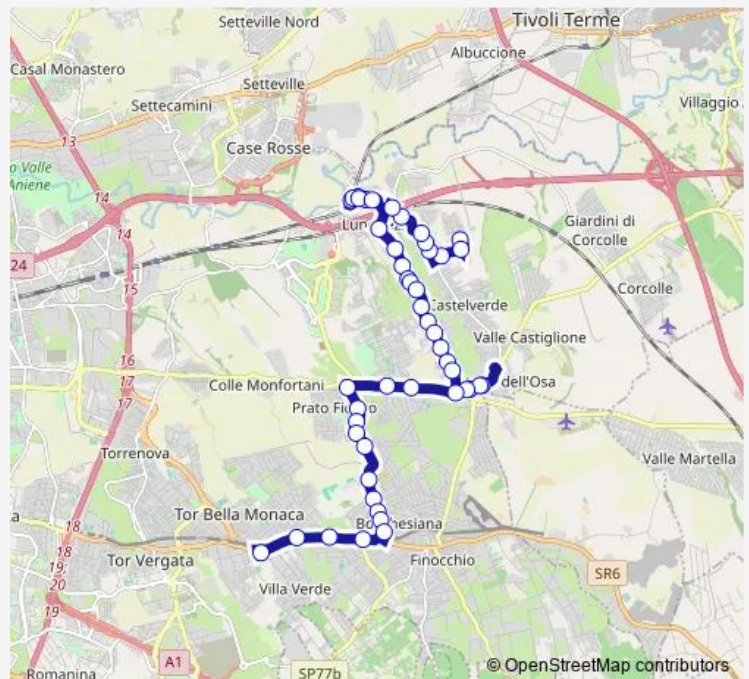

Route schedule

Grotte Celoni (Mc) — Ortona DEI Marsi/Montenerodomo

| | |
|-----------|---------------------------|
| Monday | 05:30-00:10 ⁺¹ |
| Tuesday | 05:30-00:10 ⁺¹ |
| Wednesday | 05:30-00:10 ⁺¹ |
| Thursday | 05:30-00:10 ⁺¹ |
| Friday | 05:30-00:10 ⁺¹ |
| Saturday | 05:30-00:10 ⁺¹ |
| Sunday | 05:30-00:10 ⁺¹ |

Route info

Direction: Grotte Celoni (Mc)

Stops: 47

Trip Duration: 1 hour 11 min

045

BusMaps

Fosso OSA/Filetto

Fosso OSA/Frisa