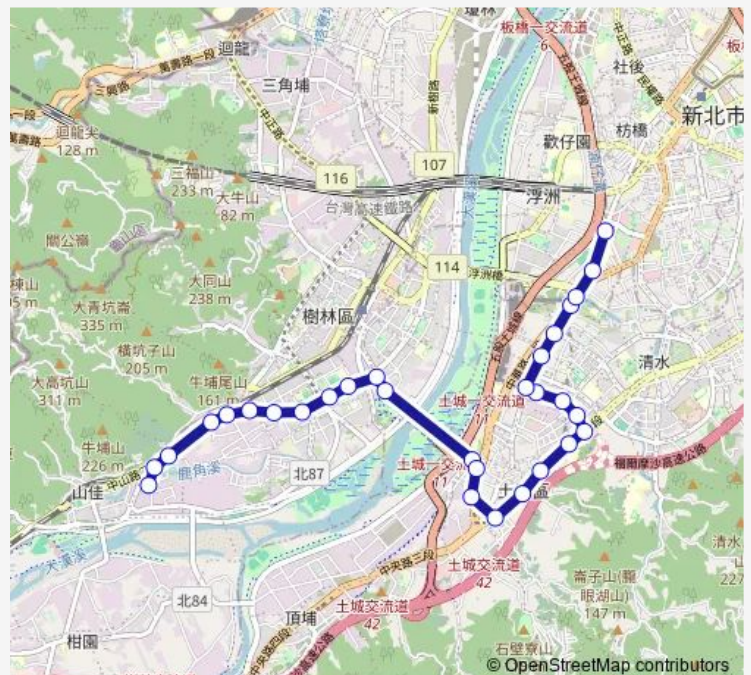

Thursday 09:00-15:00

Friday 09:00-15:00

Saturday —

Sunday —

Route info

Direction: 指南客運樹林站

Stops: 30

Trip Duration: 15 hour 0 min