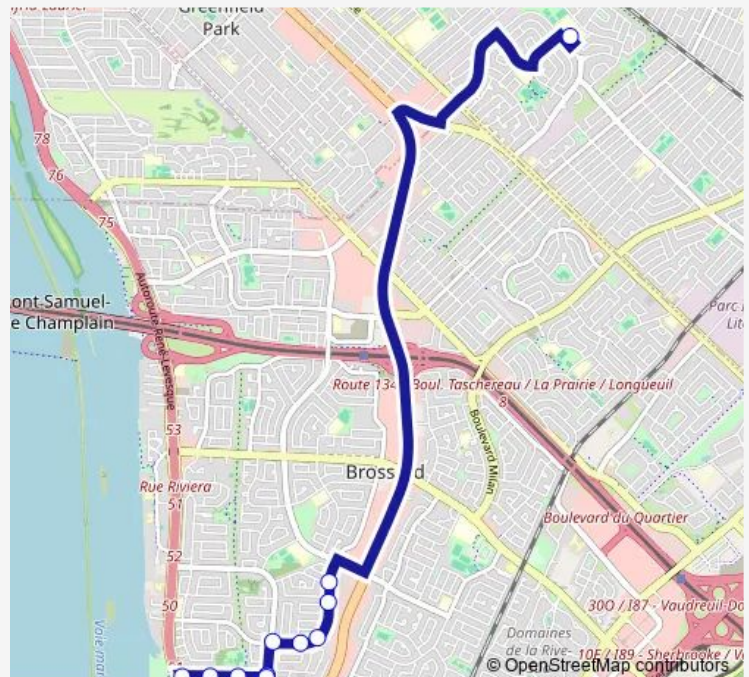

Direction

École Centennial High School — ch. des Prairies / Rivard

17 stops

[Open route schedule](#)

École Centennial High School

San Francisco / Rimbaud

San Francisco / Roberval

San Francisco / Rouyn

San Francisco / Rimouski

San Francisco / Rivard

Rivard / ch. des Prairies

Rivard / Roussel

Rivard / Matte

Matte / Passage piétonnier

Matte / Renaud

Marie-Victorin / Matte

Tuesday 16:15

Wednesday 16:15

Thursday 16:15

Friday 16:15

Saturday —

Sunday —

Route info

Direction: École Centennial High School

Stops: 17

Trip Duration: 0 hour 30 min

Direction

Rivard / ch. des Prairies — École Centennial High School

18 stops

[Open route schedule](#)

Rivard / ch. des Prairies

Rivard / Roussel