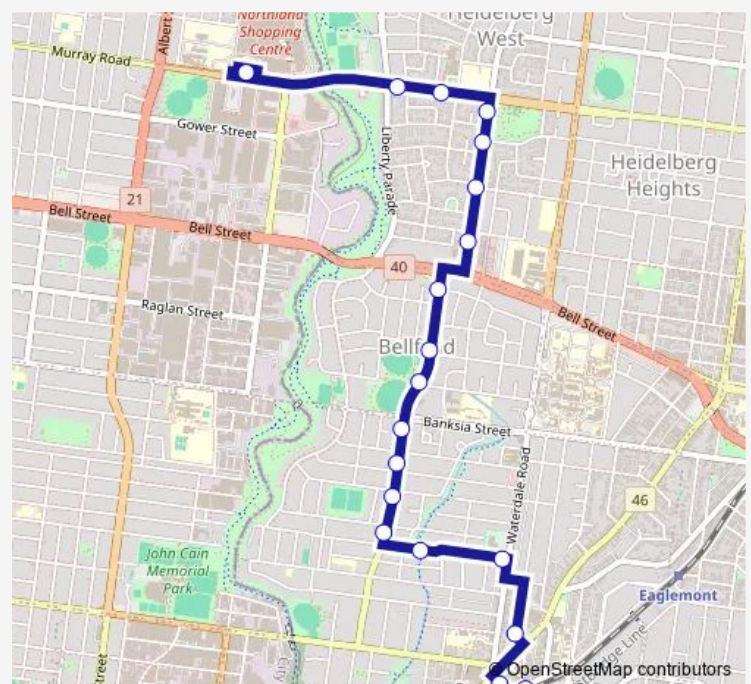

Northland Shopping Centre/Murray Rd (Preston) — Ivanhoe Station/Norman St (Ivanhoe)

Monday 07:08-18:40

Tuesday 07:08-18:40

Wednesday 07:08-18:40

Thursday 07:08-18:40

Friday 07:08-18:40

Saturday 08:18-16:59

Sunday —

Route info

Direction: Northland Shopping Centre/Murray Rd (Preston)

Stops: 18

Trip Duration: 0 hour 18 min

549 — Ivanhoe - Northland Sc

Direction

Ivanhoe Station/Norman St (Ivanhoe) — Northland Shopping Centre/Murray Rd (Preston)

19 stops

[Open route schedule](#)

Ivanhoe Station/Norman St (Ivanhoe)

Upper Heidelberg Rd/Seddon St (Ivanhoe)

Upper Heidelberg Rd/Ivanhoe Pde (Ivanhoe)

Ivanhoe Aquatic Centre/Bond St (Ivanhoe)

Cremean Ave/Bond St (Ivanhoe)

Thursday 07:00-18:59

Friday 07:00-18:59

Saturday 07:58-16:36

Sunday —

Route info

Direction: Ivanhoe Station/Norman St (Ivanhoe)

Stops: 19

Trip Duration: 0 hour 18 min