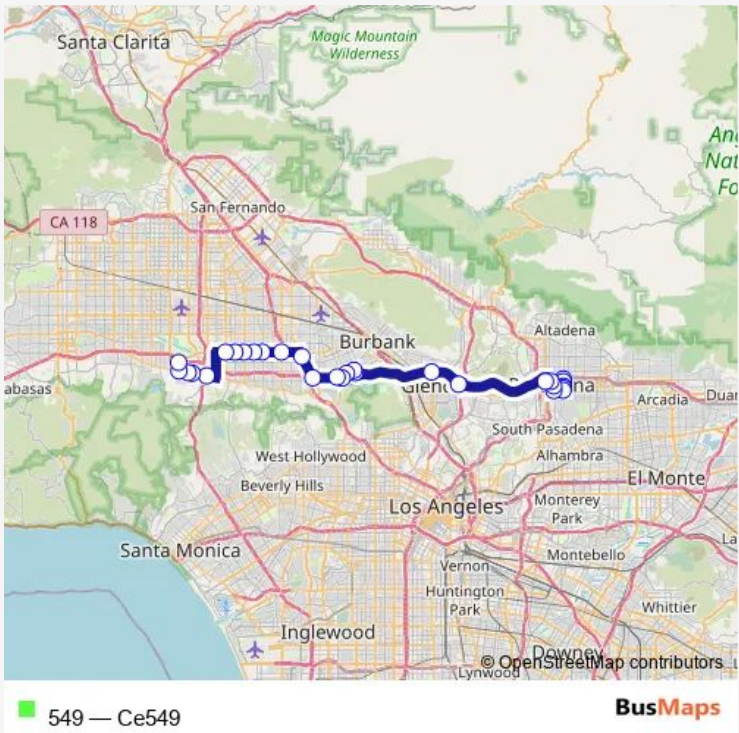

[Go to website](#)

**Direction**  
 Lake Metro Station (Departing) — Encino Park & Ride (Northbound)  
 29 stops  
[Open route schedule](#)

- Lake Metro Station (Departing)
- Lake Ave & Walnut St (Southbound)
- Lake Ave & Colorado Blvd (Southbound)
- Lake Ave & Green St (Southbound)
- Cordova @ Lake (westbound)
- Los Robles Ave & Cordova St (Northbound)
- Los Robles Ave & Colorado Blvd (Northbound)
- Walnut St & Garfield Ave (Westbound)
- Walnut St & Raymond Ave (Westbound)
- Glendale Park & Ride (Westbound)
- Goode Ave & Brand Blvd
- Buena Vista St & Providence Medical Center (Northbound)
- Alameda Ave & Buena Vista St (Westbound)
- Olive Ave & Alameda Ave (Westbound)
- Olive Ave & Hollywood Way (Westbound)
- Alameda Ave & Pass Ave (Westbound)
- Riverside Dr & Lankershim Blvd (Westbound)
- Metro Orange/Red Station (Northbound)
- Burbank Blvd & Laurel Canyon Blvd (Westbound)
- Burbank blvd & Coldwater Canyon Ave Westbound
- Burbank Blvd & Fulton Ave Westbound

**Route info**  
 Direction: Lake Metro Station (Departing)  
 Stops: 29  
 Trip Duration: 1 hour 9 min

Burbank Blvd & Woodman Ave (Westbound)

Burbank Blvd & Hazeltine Ave (Westbound)

Burbank Blvd & Van Nuys Blvd (Westbound)

Ventura Blvd & Sepulveda Blvd

Ventura Blvd & Gloria Ave (Westbound)

Ventura Blvd & Woodley Ave (Westbound)

Ventura Blvd & Hayvenhurst Ave (Westbound)

Encino Park & Ride (Northbound)

## Direction

Encino Park & Ride (Southbound) — Lake Metro Station (Arriving)

28 stops

[Open route schedule](#)

Encino Park & Ride (Southbound)

Ventura Blvd & Hayvenhurst Ave (Eastbound)

Ventura Blvd & Woodley Ave (Eastbound)