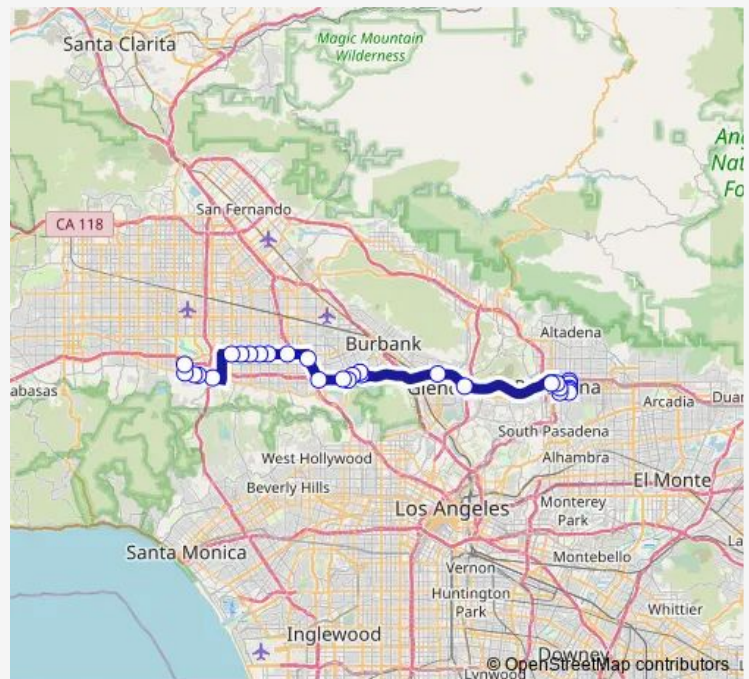

Alameda Ave & Pass Ave (Westbound)

Riverside Dr & Lankershim Blvd (Westbound)

Metro Orange/Red Station (Northbound)

Burbank Blvd & Laurel Canyon Blvd (Westbound)

Burbank blvd & Coldwater Canyon Ave Westbound

Burbank Blvd & Fulton Ave Westbound

### Route schedule

Lake Metro Station (Departing) — Encino Park & Ride (Northbound)

Monday	06:00-18:05
Tuesday	06:00-18:05
Wednesday	06:00-18:05
Thursday	06:00-18:05
Friday	06:00-18:05
Saturday	—
Sunday	—

### Route info

Direction: Lake Metro Station (Departing)

Stops: 29

Trip Duration: 1 hour 26 min

549 — Ce549

Burbank Blvd & Woodman Ave (Westbound)

Burbank Blvd & Hazeltine Ave (Westbound)

Burbank Blvd & Van Nuys Blvd (Westbound)