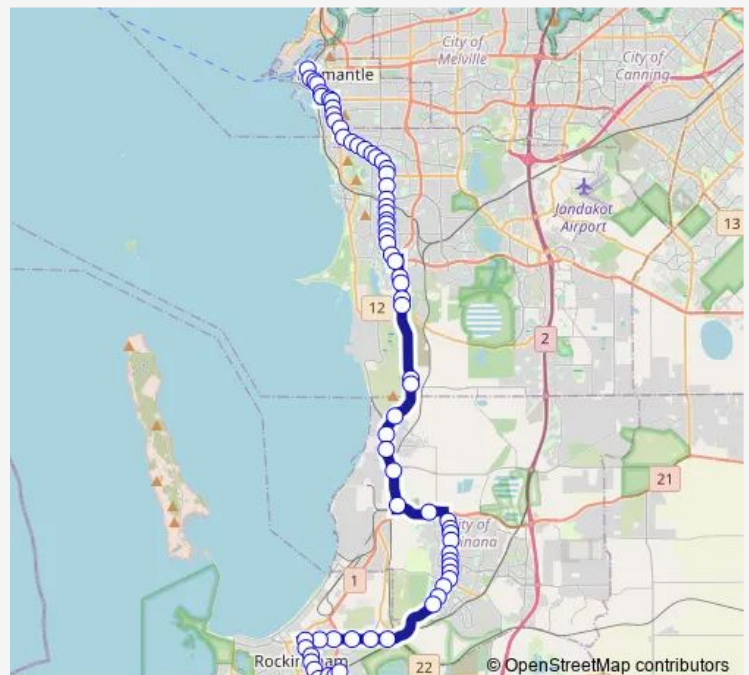

Friday 06:30-00:24⁺¹

Saturday 06:54-00:54⁺¹

Sunday 07:24-23:24

Route info

Direction: Fremantle Stn Stand 4

Stops: 70

Trip Duration: 1 hour 20 min

Rockingham Rd - Phoenix Shopping Ctr