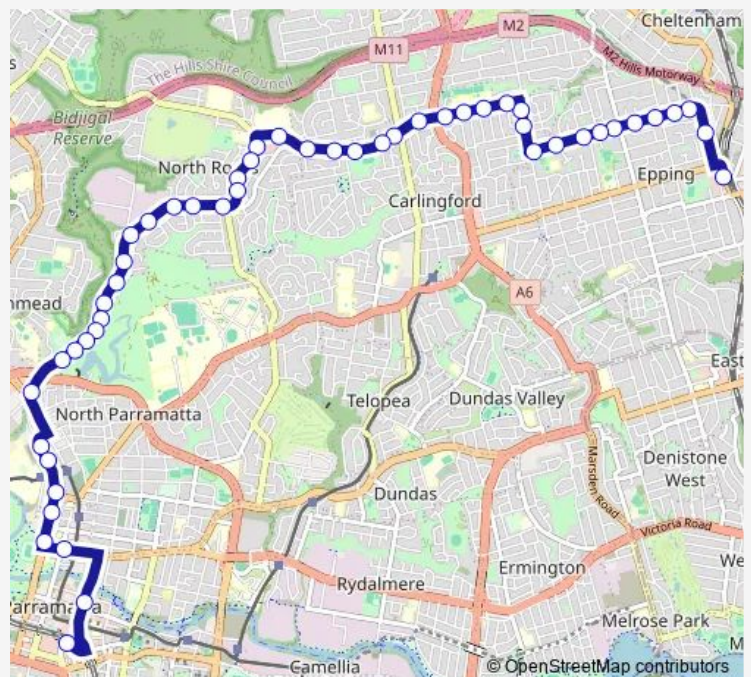

Bus 549 Epping to Parramatta via North Rocks

[Go to website](#)

Direction

Muirfield High School, Access Rd, Barclay Rd — Parramatta Station, Stand B3

27 stops

[Open route schedule](#)

- Muirfield High School, Access Rd, Barclay Rd
- North Rocks Shopping Centre, North Rocks Rd
- North Rocks Rd After Pembury Av
- North Rocks Rd Opp Lawndale Av
- North Rocks Rd After Watts St
- North Rocks Rd At Statham Av
- North Rocks Rd After Stratford Rd
- North Rocks Rd Opp Hampden St
- North Rocks Rd Before Montana Av
- North Rocks Rd Opp Bill Watson Reserve
- North Rocks Rd After Loyalty Rd
- North Rocks Rd After William Pl
- North Rocks Rd Opp The Carriageway
- North Rocks Community Church, North Rocks Rd
- 108 North Rocks Rd
- North Rocks Rd Before Whitbread Pl
- North Rocks Rd Opp Whitbread Pl
- North Rocks Rd Opp Speers Rd
- North Rocks Rd Before Church St
- O'Connell St After Barney St
- O'Connell St After Dunlop St

Route schedule

Muirfield High School, Access Rd, Barclay Rd — Parramatta Station, Stand B3

Monday	14:46
Tuesday	14:46
Wednesday	14:46
Thursday	14:46
Friday	14:46
Saturday	—
Sunday	—

Route info

Direction: Muirfield High School, Access Rd, Barclay Rd

Stops: 27

Trip Duration: 0 hour 28 min

549 — Epping to Parramatta via North Rocks

O'Connell St At Albert St

O'Connell St At Fennell St

Our Lady Of Mercy College, O'Connell St

Victoria Rd Opp Prince Alfred Square

Smith St After Phillip St

Parramatta Station, Stand B3

Direction

Parramatta Station, Stand A2 — Muirfield High School, Access Rd, Barclay Rd

27 stops

[Open route schedule](#)

Parramatta Station, Stand A2

Smith St Before Phillip St