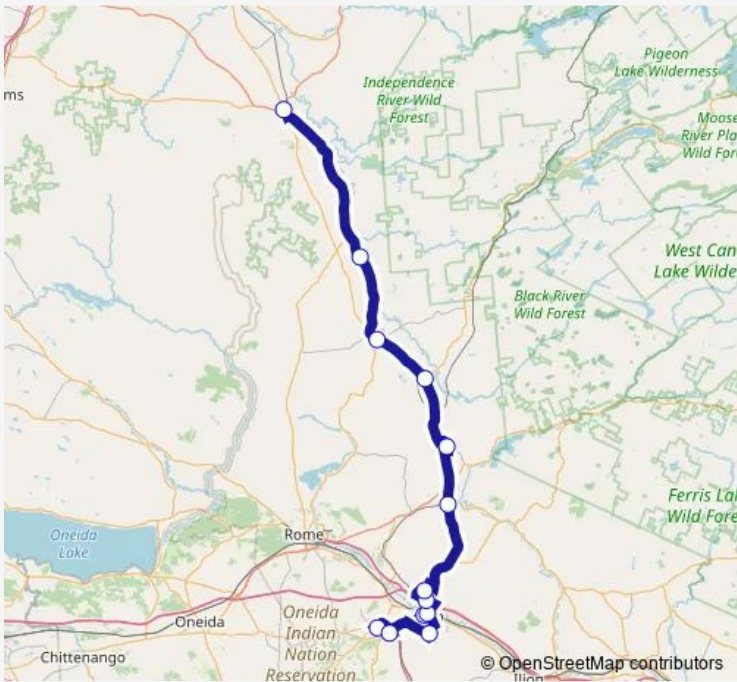

[Go to website](#)

Direction
 Sangertown Mall (Sears) — Lowville (Dollar General)
 13 stops
[Open route schedule](#)

- Sangertown Mall (Sears)
- New Hartford Shopping Center
- Mvcc - Sherman Drive Utica
- Centro Hub (Bleeker Street)
- Union Station (Utica)
- Utica (Riverside Mall, Walmart)
- Suny Poly
- Citgo/Nice N Easy Barneveld
- Remsen (Soda Fountain)
- Alder Creek (Please Call)
- Tops Boonville
- Port Leyden (Lock 96)
- Lowville (Dollar General)

Route schedule
 Sangertown Mall (Sears) — Lowville (Dollar General)

Monday	14:45
Tuesday	—
Wednesday	14:45
Thursday	—
Friday	14:45
Saturday	—
Sunday	—

Route info
 Direction: Sangertown Mall (Sears)
 Stops: 13
 Trip Duration: 2 hour 15 min

Direction

Lowville (Dollar General) — Sangertown Mall (Sears)

13 stops

[Open route schedule](#)

Lowville (Dollar General)

Port Leyden (Lock 96)

Tops Boonville

Alder Creek (Please Call)

Saturday —

Sunday —

Route info

Direction: Lowville (Dollar General)

Stops: 13

Trip Duration: 2 hour 15 min

549 Bus time schedules and route maps are available in an offline PDF at busmaps.com. Use the busmaps.com website to see live bus times, train schedule or subway schedule, and step-by-step directions for all public transit in Utica