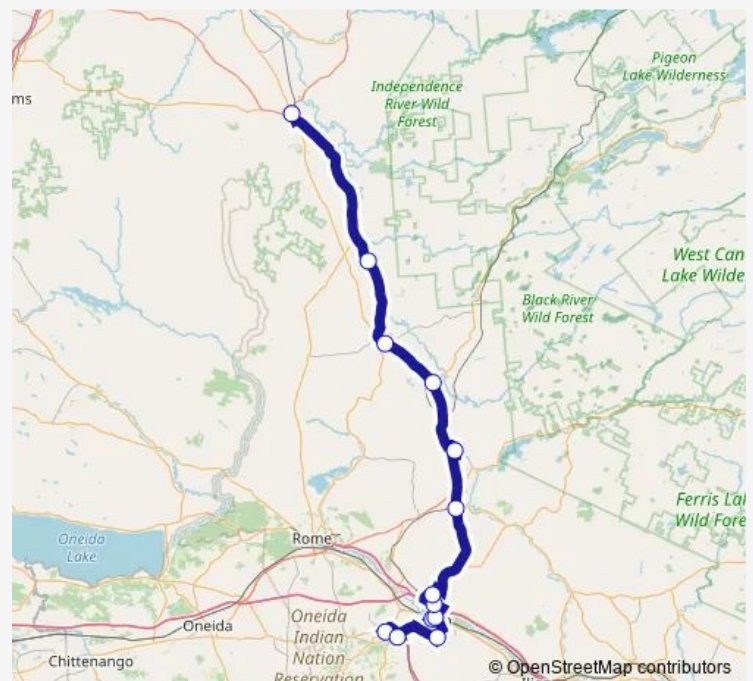

Union Station (Utica)

Utica (Riverside Mall, Walmart)

Suny Poly

Citgo/Nice N Easy Barneveld

Remsen (Soda Fountain)

Alder Creek (Please Call)

Tops Boonville

Port Leyden (Lock 96)

Saturday —

Sunday —

Route info

Direction: Sangertown Mall (Sears)

Stops: 13

Trip Duration: 2 hour 15 min

Direction

Lowville (Dollar General) — Sangertown Mall (Sears)

13 stops

[Open route schedule](#)

Lowville (Dollar General)

Port Leyden (Lock 96)

Tops Boonville

Alder Creek (Please Call)

Remsen (Soda Fountain)

Citgo/Nice N Easy Barneveld

Sunny Poly

Utica (Riverside Mall, Walmart)

Union Station (Utica)

Centro Hub (Bleeker Street)

Mvcc - Sherman Drive Utica

New Hartford Shopping Center

Sangertown Mall (Sears)

Route schedule