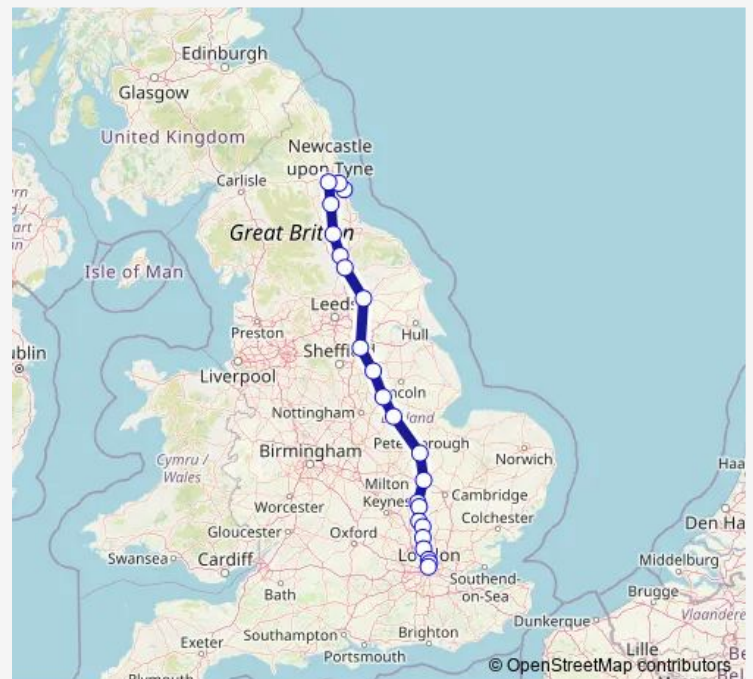

Rail Gr:Sun->Kgx GR train service from SUN to Kgx

[Go to website](#)

Direction

Sunderland — London Kings Cross

23 stops

[Open route schedule](#)

- Sunderland
- Brockley Whins
- Newcastle
- Durham
- Darlington
- Northallerton
- Thirsk
- York
- Doncaster
- Retford
- Newark North Gate
- Grantham
- Peterborough
- Huntingdon
- Sandy
- Biggleswade
- Hitchin
- Stevenage
- Welwyn Garden City
- Potters Bar
- Alexandra Palace

Route schedule

Sunderland — London Kings Cross

Monday	05:39
Tuesday	05:39
Wednesday	05:39
Thursday	05:39
Friday	05:39
Saturday	—
Sunday	—

Route info

Direction: Sunderland

Stops: 23

Trip Duration: 3 hour 53 min

■ Gr:Sun->Kgx — GR train service from SUN to Kgx

Finsbury Park

London Kings Cross

Gr:Sun->Kgx Rail time schedules and route maps are available in an offline PDF at busmaps.com. Use the busmaps.com website to see live bus times, train schedule or subway schedule, and step-by-step directions for all public transit in Northallerton

The schedule is provided in the local timezone. Times with "(+1)" indicate departures on the next day.

PDF file created on 2025-01-31

2024 BusMaps.com - All Rights Reserved