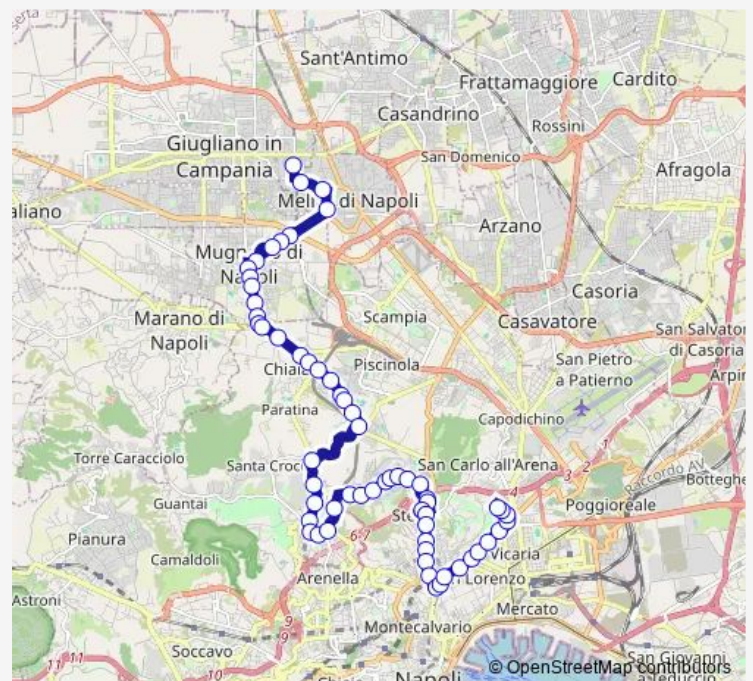

Scaglione M1

Scaglione 361

Scaglione 253

Route schedule

Colonne Signorelli-Metronordest — Giovan Battista Vico

Monday 03:45

Tuesday 03:45

Wednesday 03:45

Thursday 03:45

Friday 03:45

Saturday 03:45

Sunday 03:45

Route info

Direction: Colonne Signorelli-Metronordest

Stops: 61

Trip Duration: 1 hour 10 min