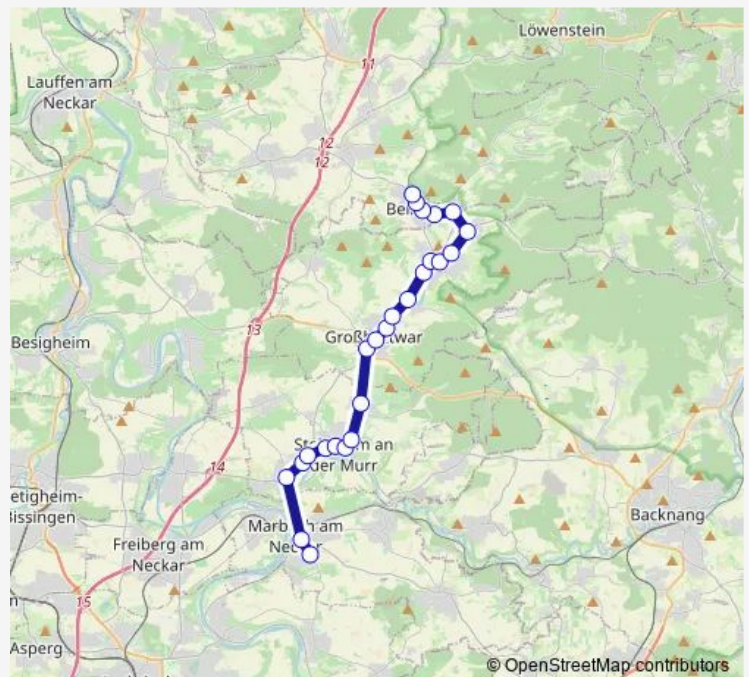

### Route schedule

Großbottwar Flickenwiesen — Marbach (N) Stadionhalle

Monday 06:34-13:15

Tuesday 06:34-13:15

Wednesday 06:34-13:15

Thursday 06:34-13:15

Friday 06:34-13:15

Saturday —

### Route info

Direction: Großbottwar Flickenwiesen

Stops: 14

Trip Duration: 0 hour 31 min

460a