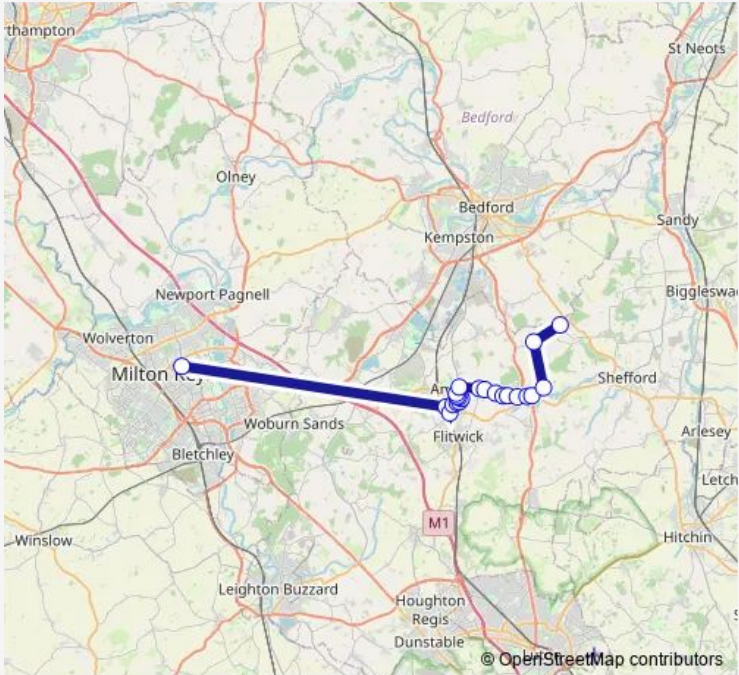

Bus FL3 Haynes - Clophill - Maulden - Ampthill - Milton Keynes

[Go to website](#)

Direction
 Theatre District — Foresters Close
 22 stops
[Open route schedule](#)

- Theatre District
- Wagstaff Way
- Redborne Upper School
- Grange Road
- Fallowfield
- Elms Close
- Cedar Close
- Houghton Close
- Arthur Street
- Alameda Walk
- Rectory Lane
- Snow Hill
- The White Hart
- Maulden Lower School
- Redhills Close
- Green End
- Water End Road
- Pine View Park
- The Green
- St Mary's Church
- Applewood

Route schedule
 Theatre District — Foresters Close

Monday	—
Tuesday	13:00
Wednesday	—
Thursday	—
Friday	—
Saturday	—
Sunday	—

Route info
 Direction: Theatre District
 Stops: 22
 Trip Duration: 1 hour 3 min

Direction

Foresters Close — The Point

21 stops

[Open route schedule](#)

Foresters Close

Applewood

St Mary's Church

The Green

The Point

Route schedule

Foresters Close — The Point

Monday —

Tuesday 08:50

Wednesday —

Thursday —

Friday —