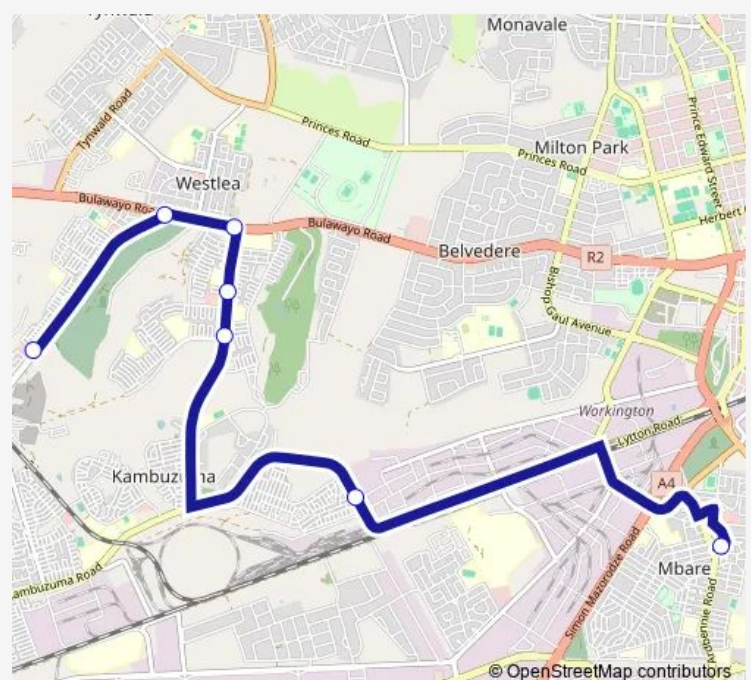

Communal Taxi Service Mbare Musika to Tatenda Shopping Centrewarren Park

[Go to website](#)

Direction

Mbare Rank — Mereki

7 stops

[Open route schedule](#)

Mbare Rank

Bus Stop

ZRP Warren Park

Total Warren Park

Warren Park High School

Warren Park Round About

Mereki

Route schedule

Mbare Rank — Mereki

Monday	13:31
Tuesday	13:31
Wednesday	13:31
Thursday	13:31
Friday	13:31
Saturday	13:31
Sunday	13:31

Route info

Direction: Mbare Rank

Stops: 7

Trip Duration: 0 hour 41 min

Communal Taxi Service time schedules and route maps are available in an offline PDF at busmaps.com. Use the busmaps.com website to see live bus times, train schedule or subway schedule, and step-by-step directions for all public transit in Harare